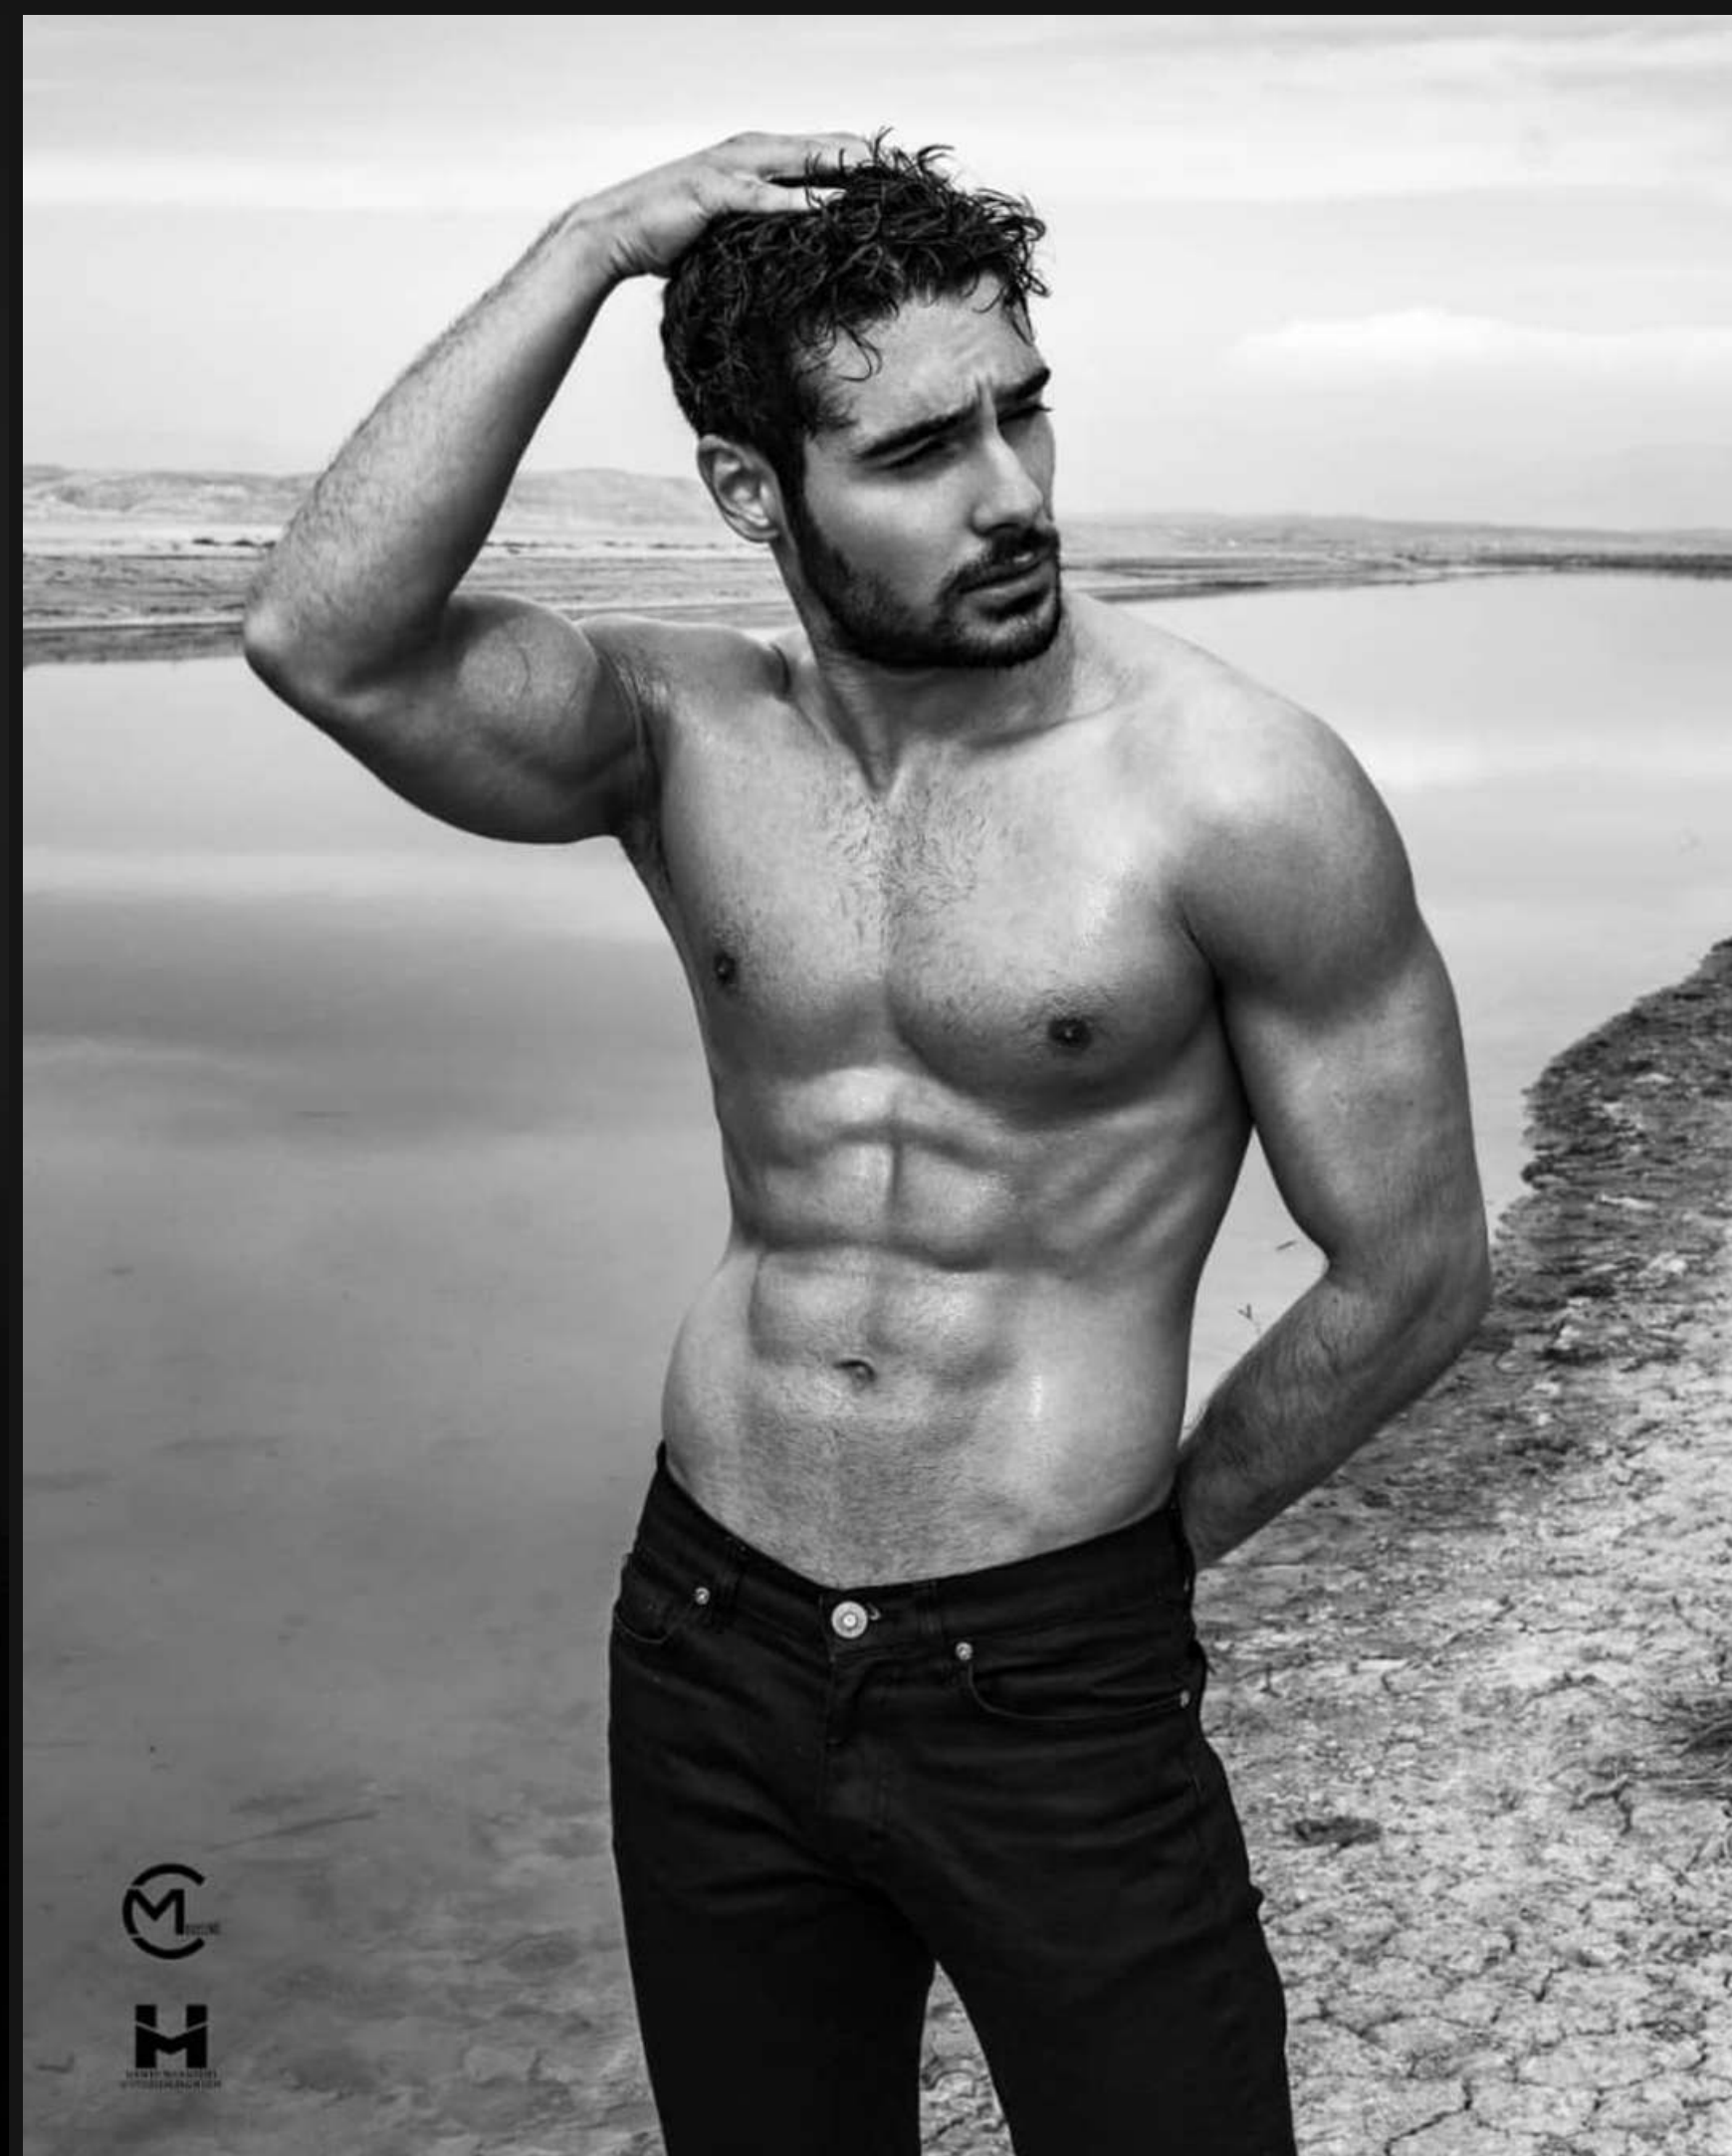

AMIR

HEIGHT: 6'0" CHEST: 39" WAIST: 32 HIPS: 38 SHOE: 44 / 9 UK

EYE COLOR: BROWN HAIR COLOR: BLACK TOP SIZE: M BOTTOM SIZE: 32

AG.
MODELS