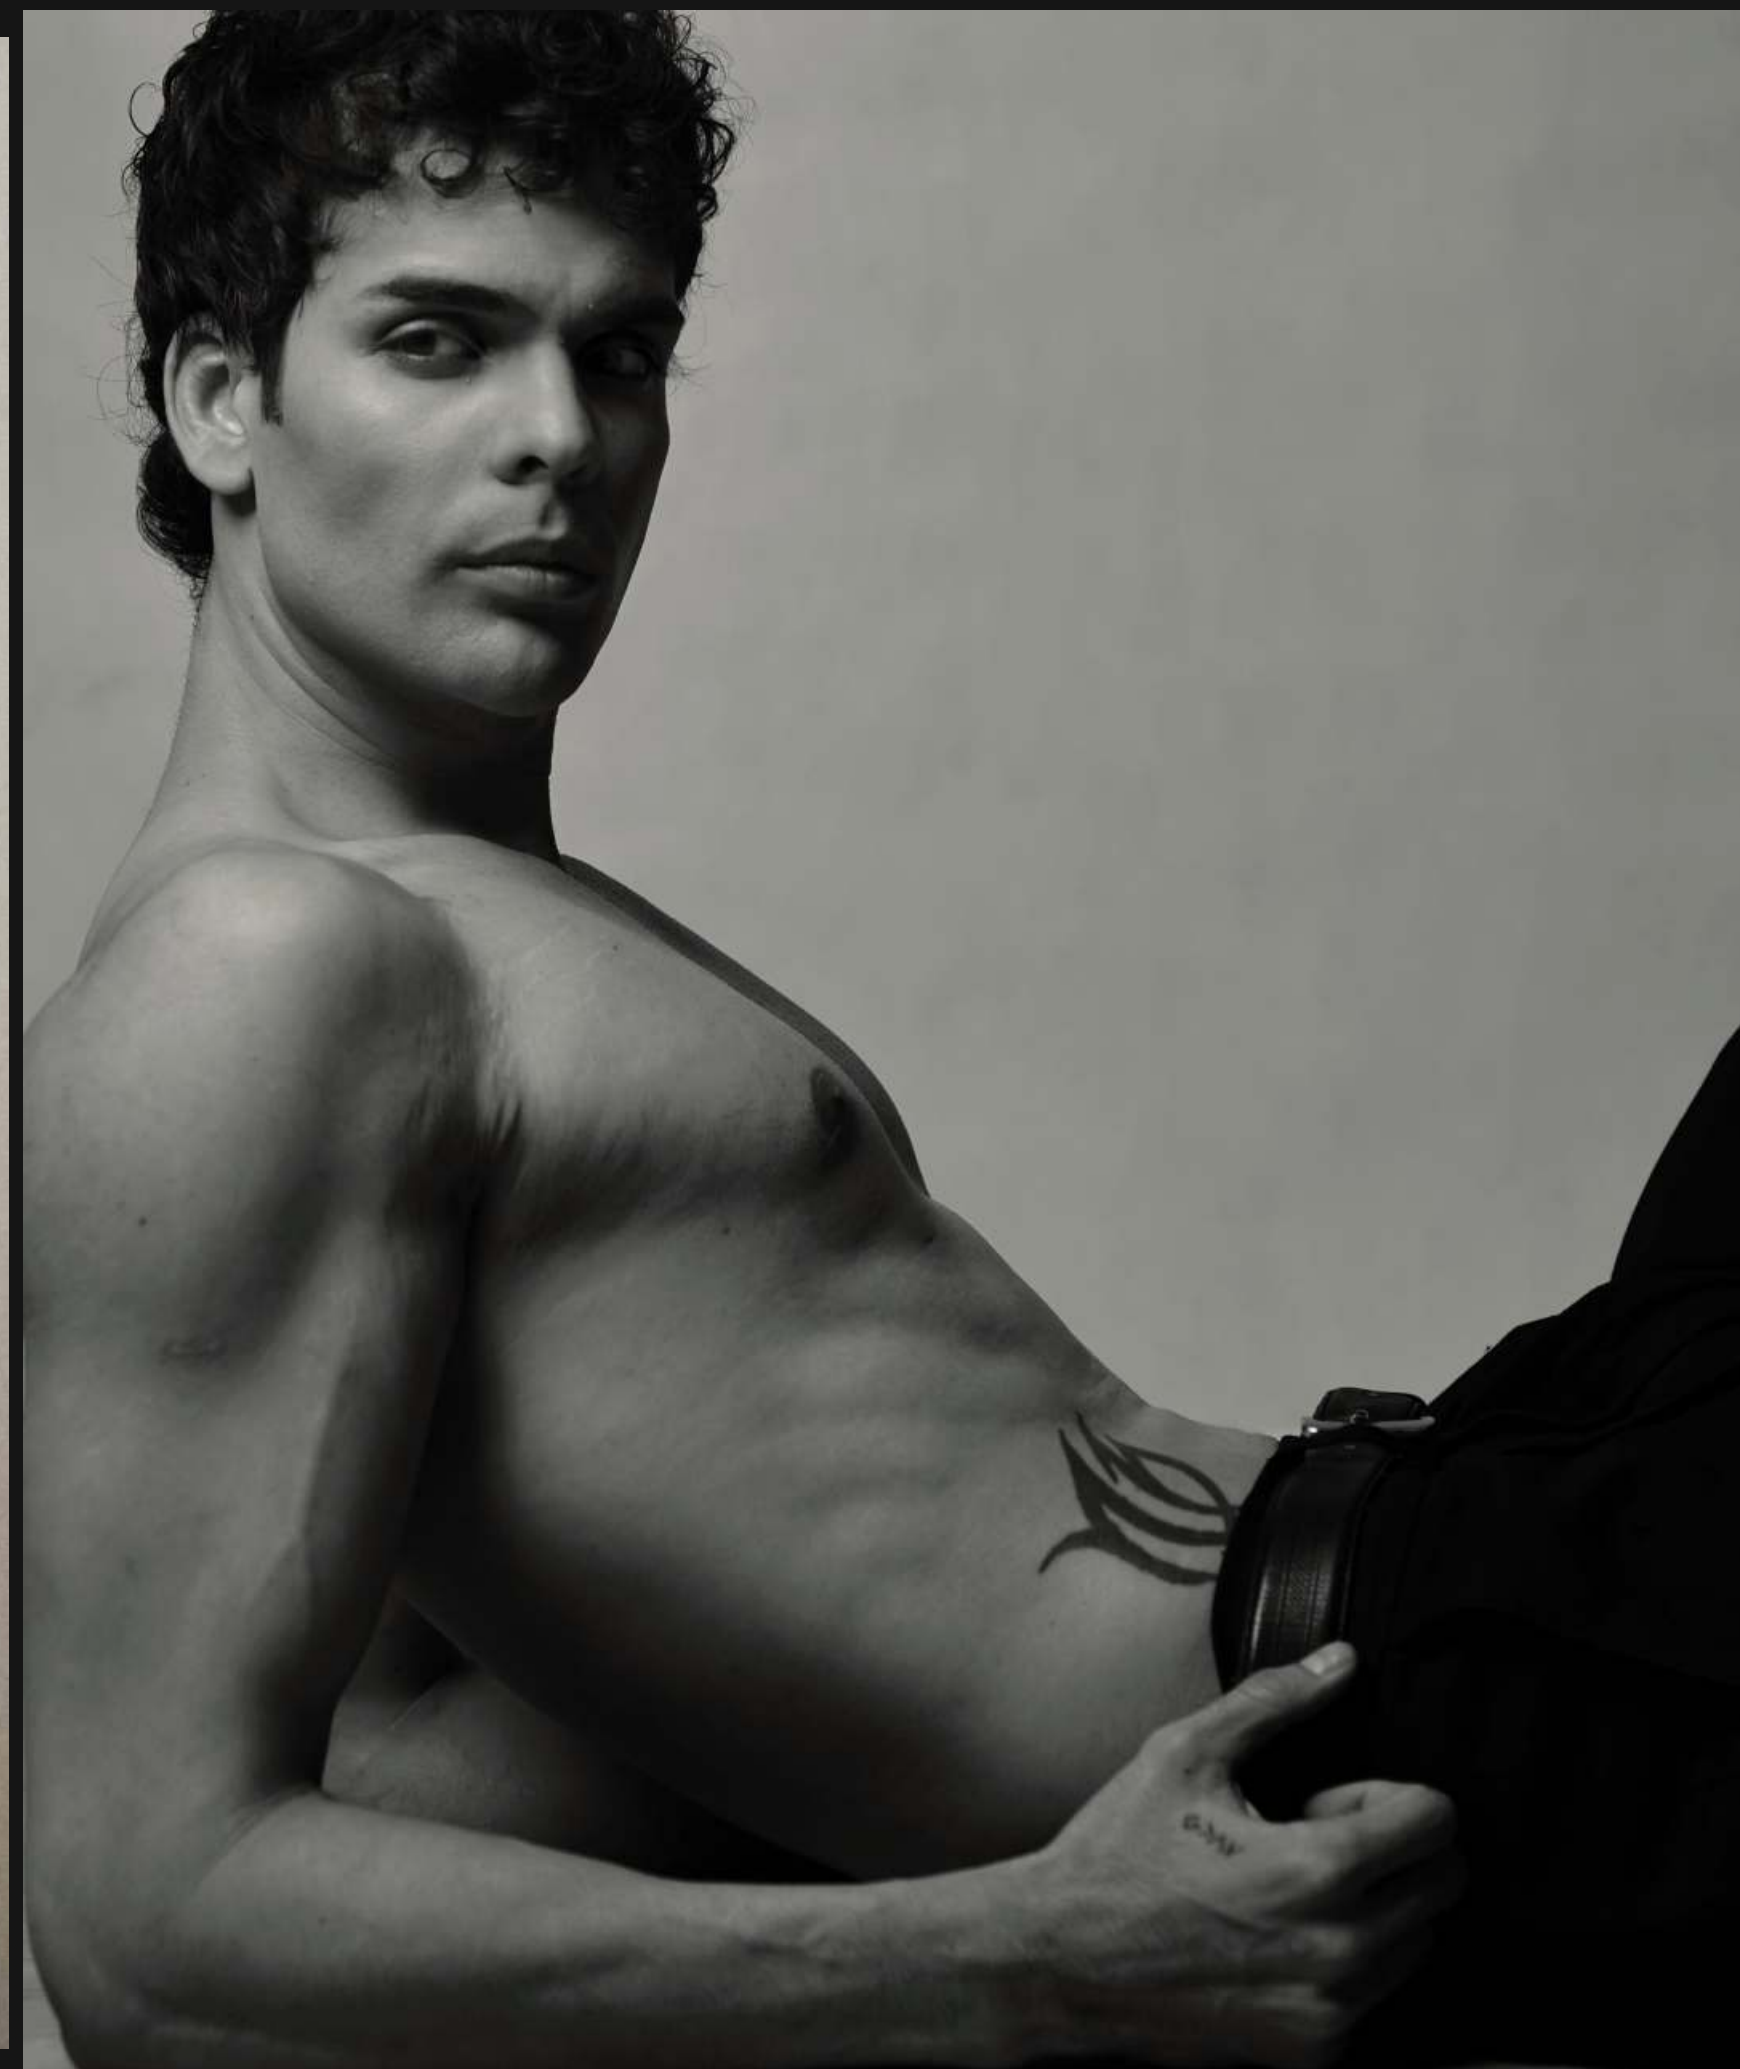

AREF

HEIGHT: 6'2" CHEST: 40 WAIST: 32 HIPS: 39 SHOE: 44 / 9 UK

EYE COLOR: BROWN HAIR COLOR: BLACK TOP SIZE: M BOTTOM SIZE: 32

AG.
MODELS