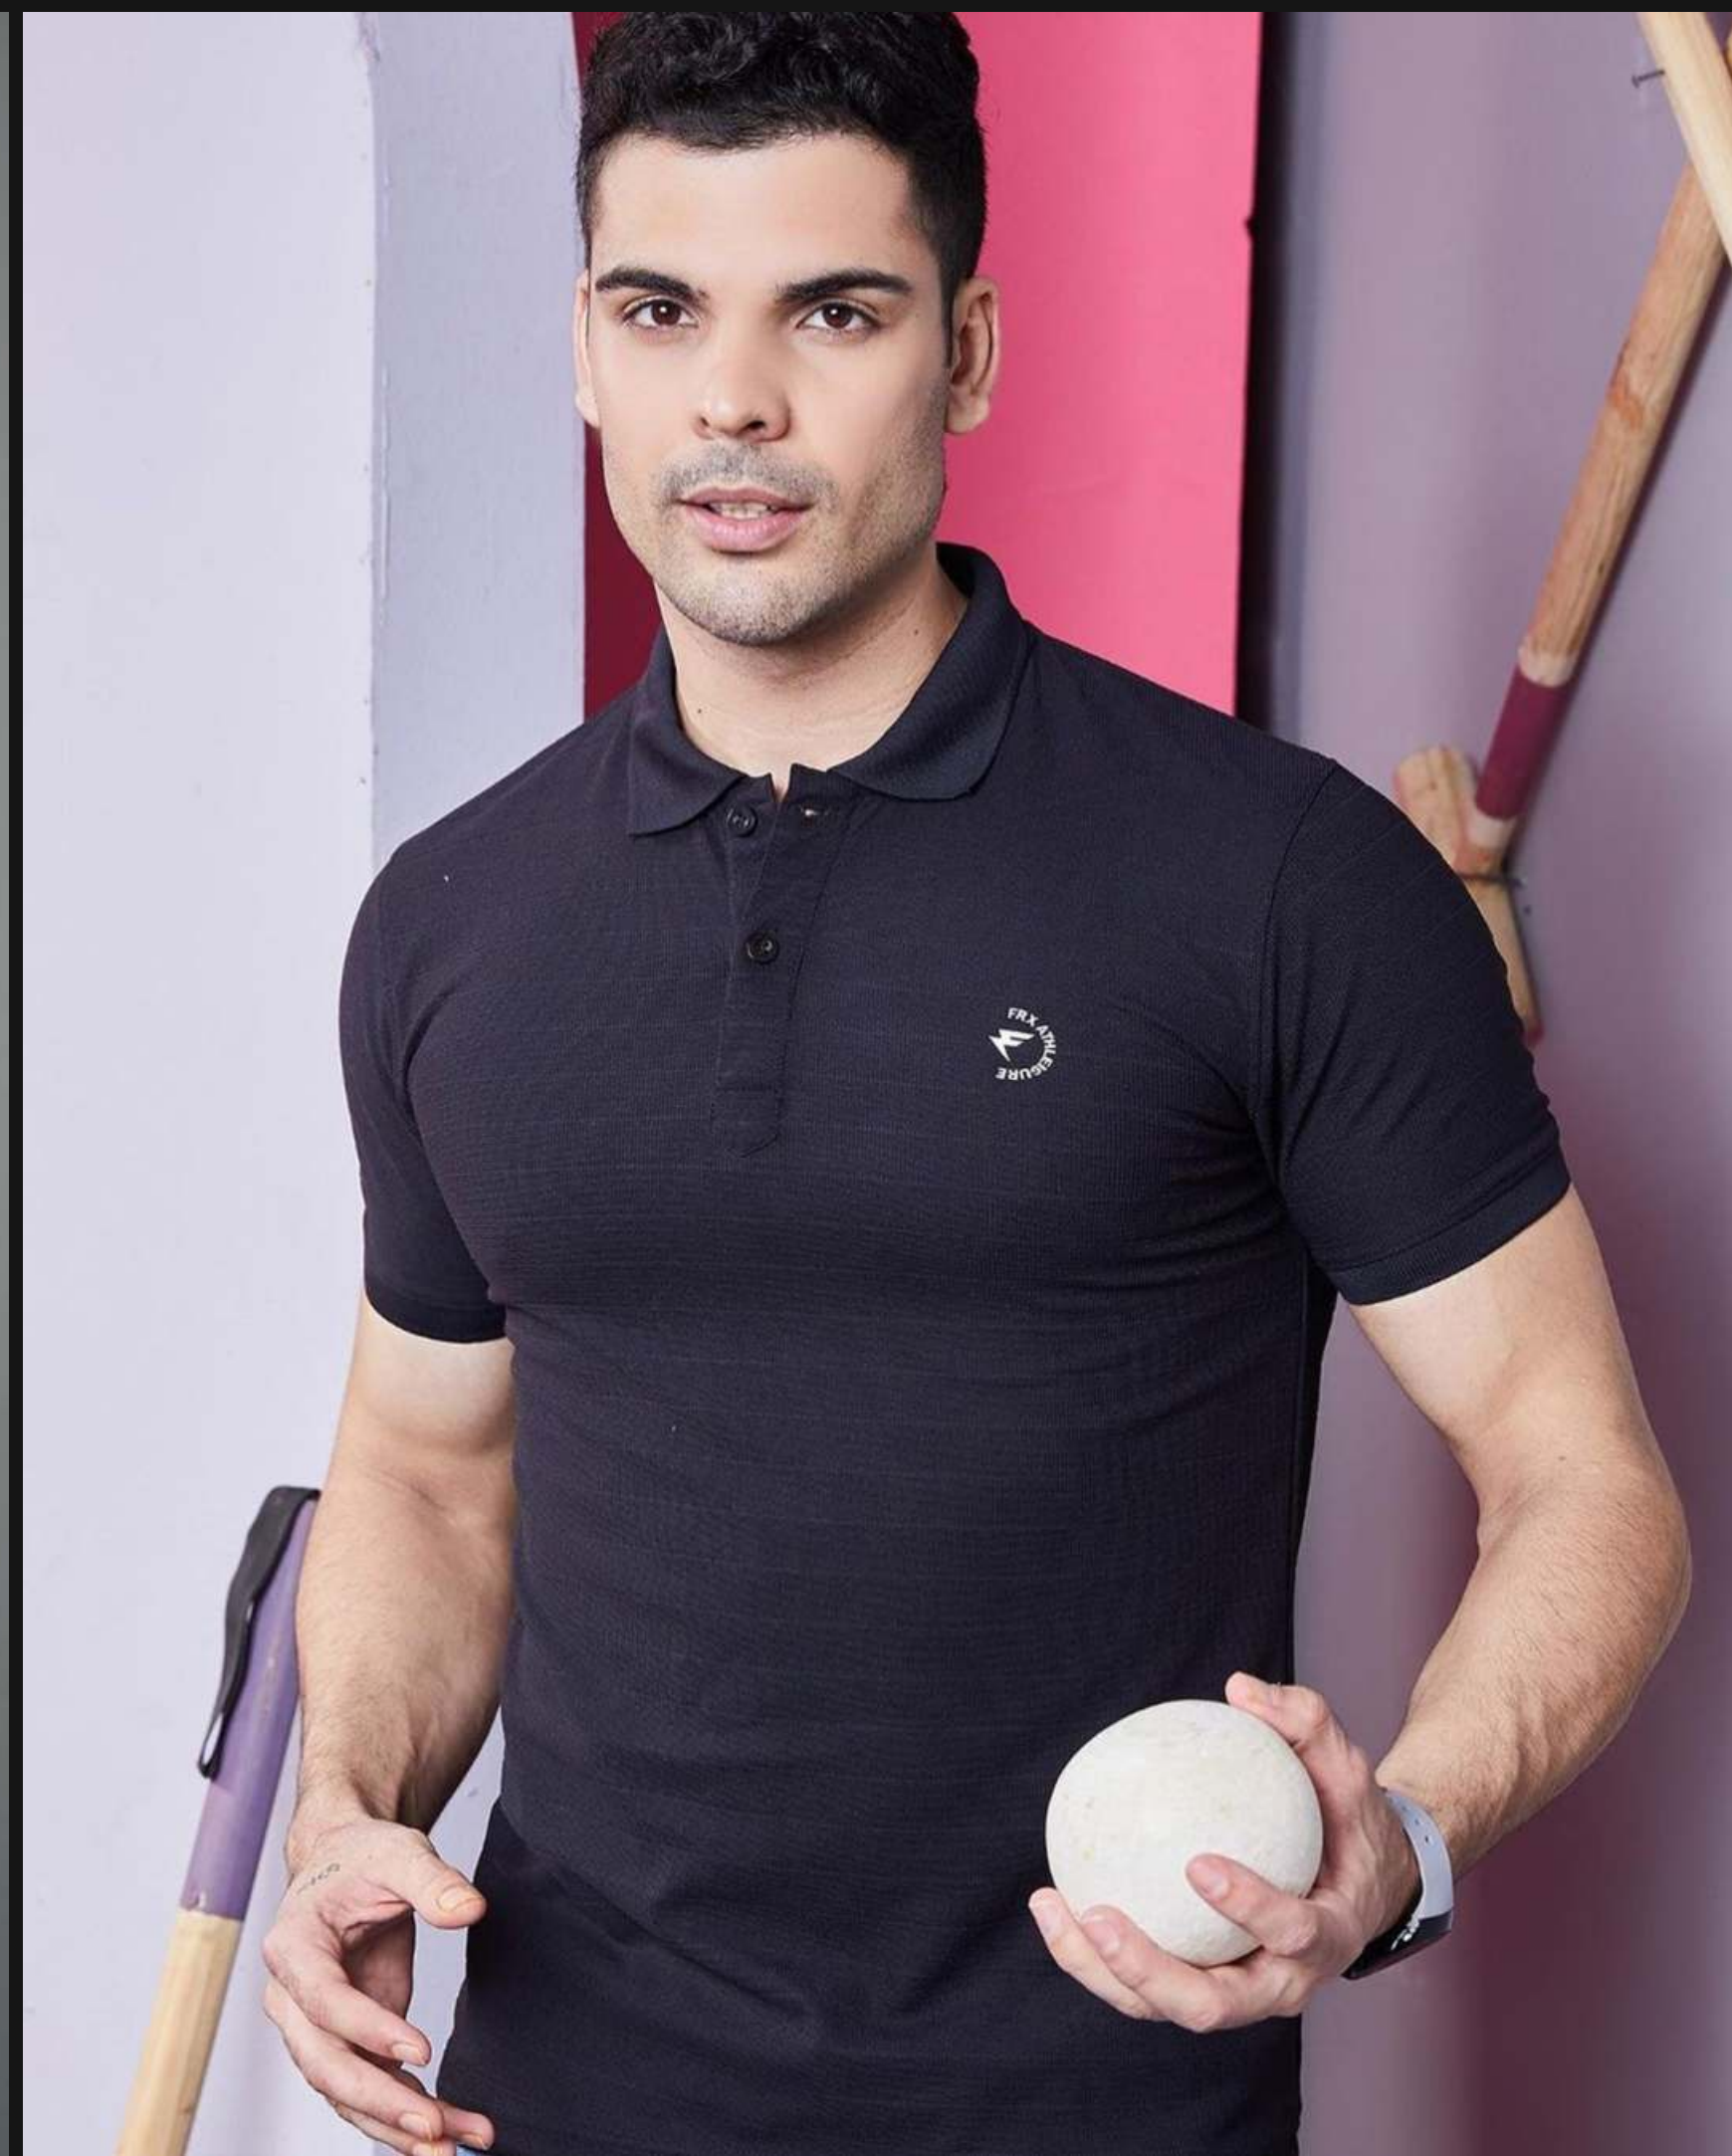

AREF

HEIGHT: 6'2" CHEST: 40 WAIST: 32 HIPS: 39 SHOE: 44 / 9 UK

EYE COLOR: BROWN HAIR COLOR: BLACK TOP SIZE: M BOTTOM SIZE: 32

AG.
MODELS