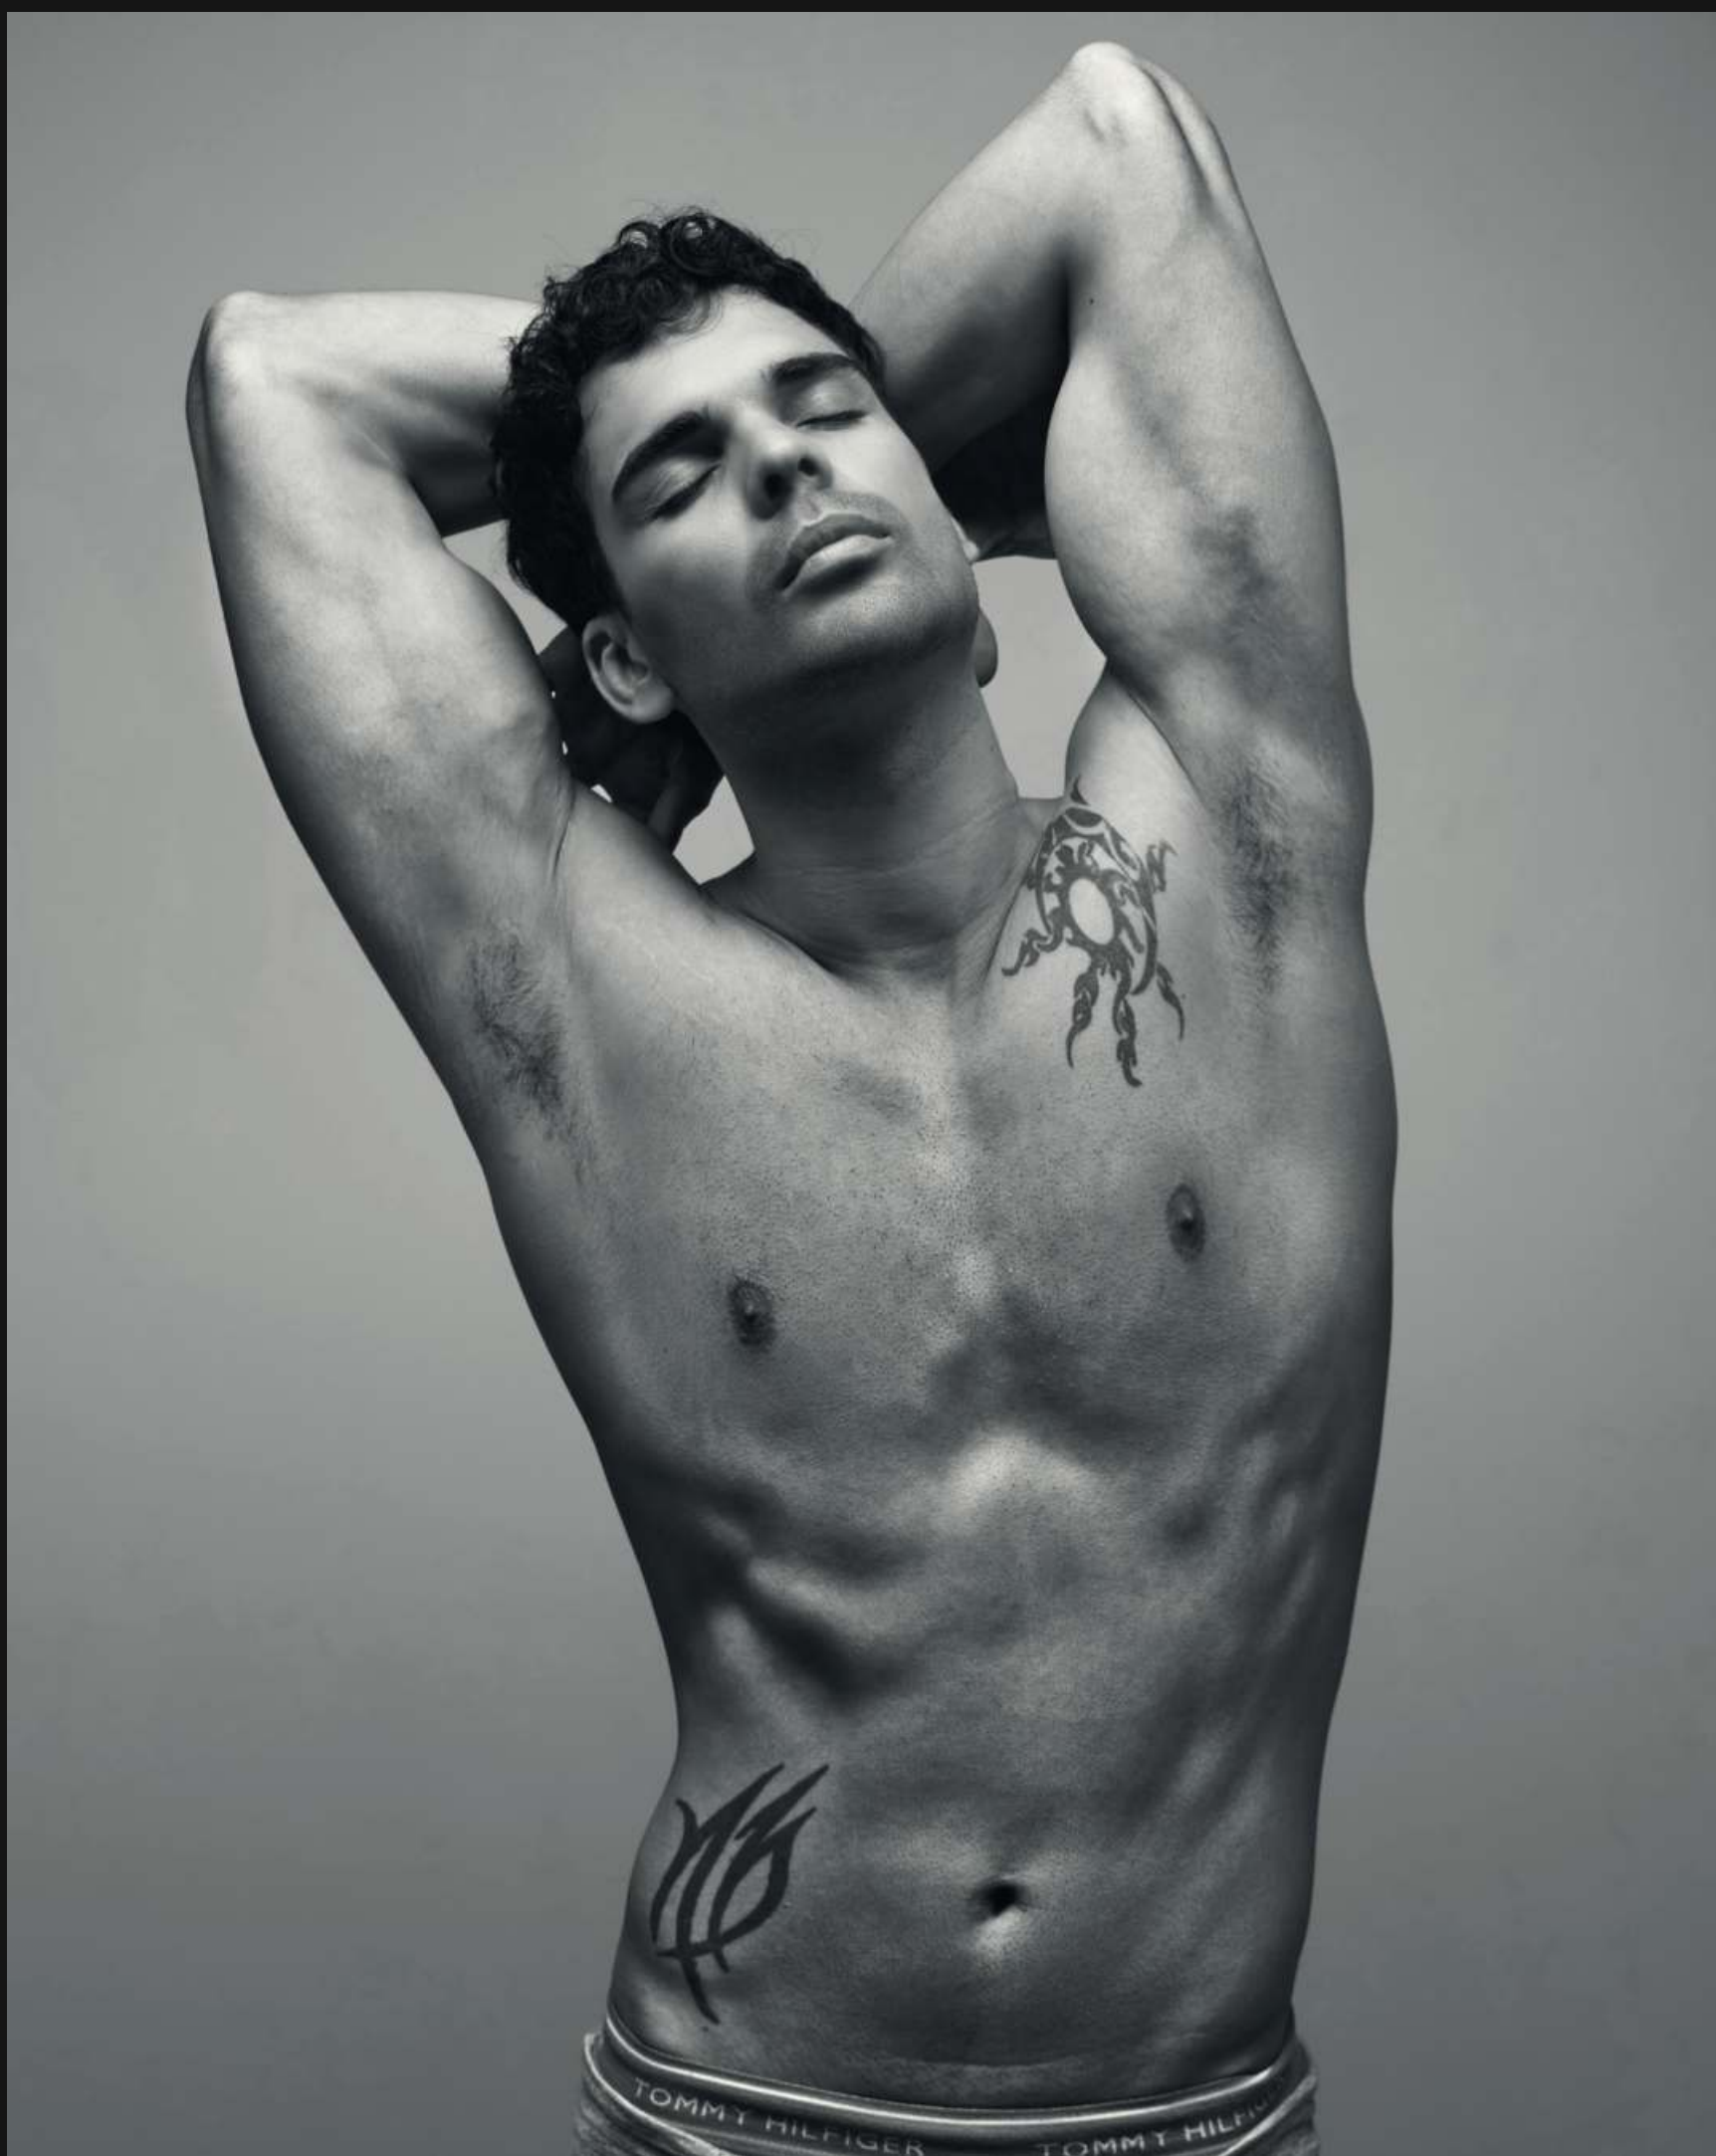

AREF

HEIGHT: 6'2" CHEST: 40 WAIST: 32 HIPS: 39 SHOE: 44 / 9 UK

EYE COLOR: BROWN HAIR COLOR: BLACK TOP SIZE: M BOTTOM SIZE: 32

AG.
MODELS