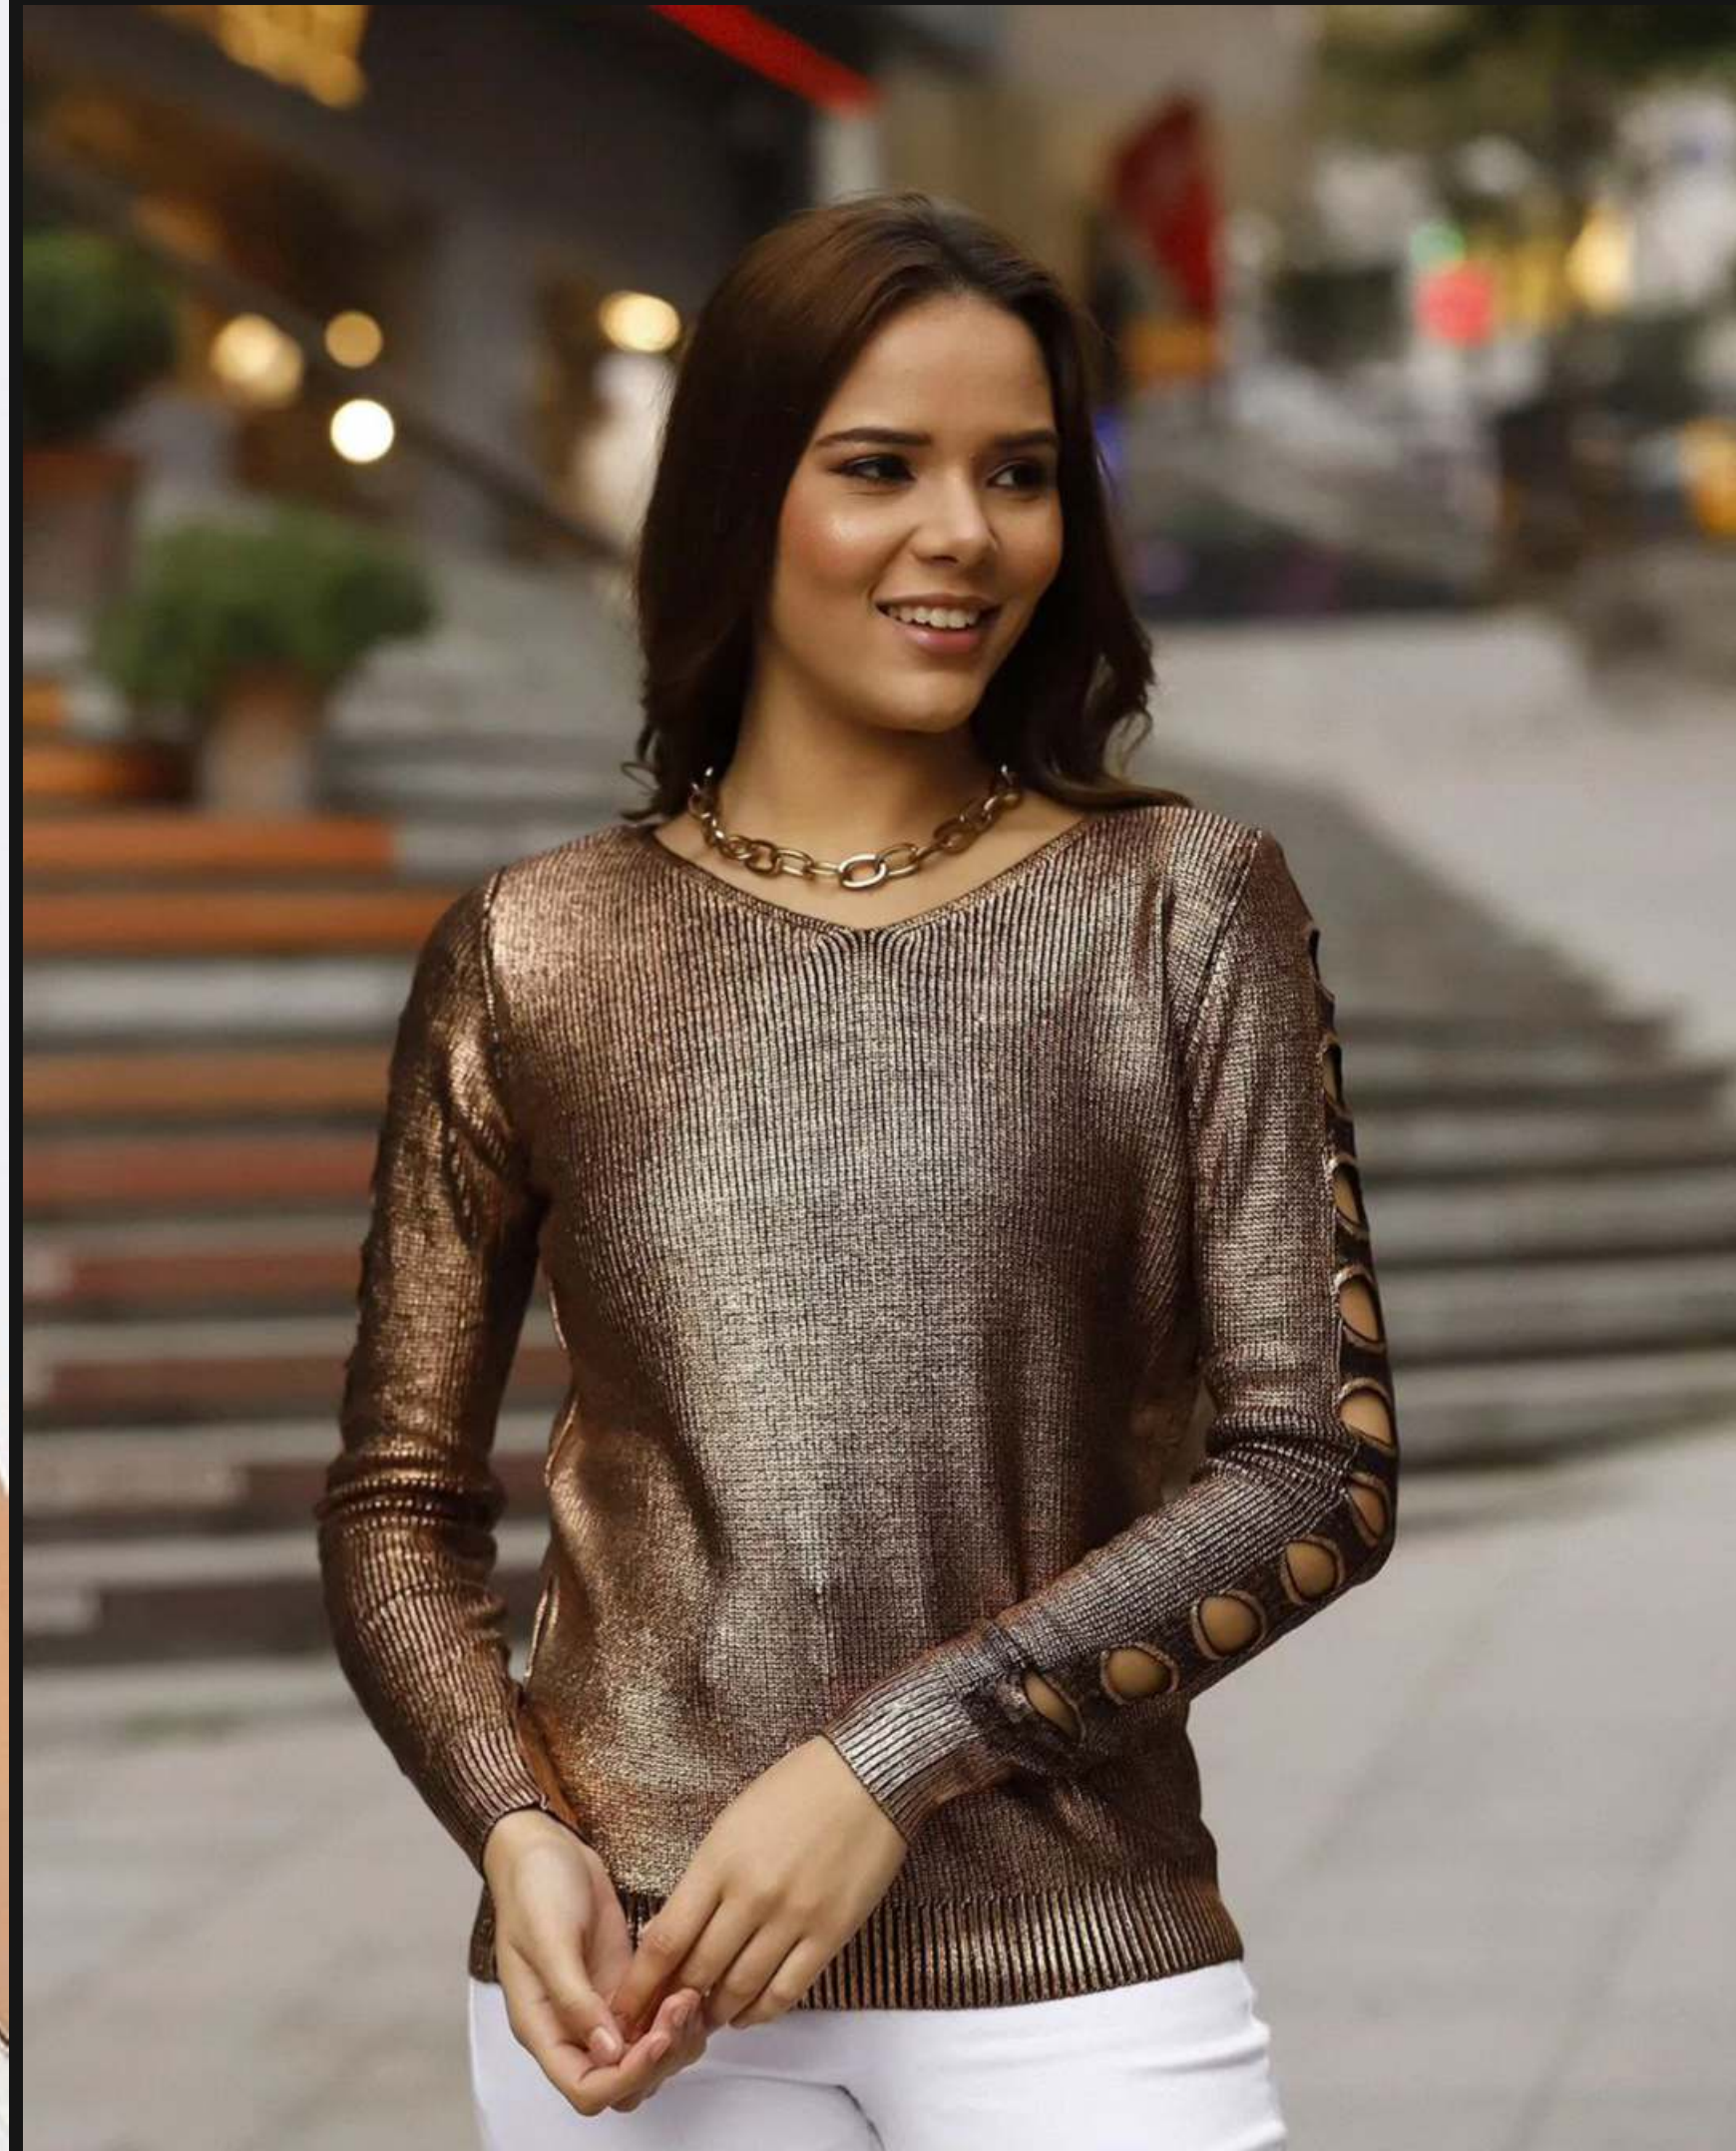

HEIGHT: 5'7" BUST: 33 B WAIST: 27 HIPS: 39 SHOE: 39 / 6 UK

EYE COLOR: BROWN HAIR COLOR: BROWN

BIANCA

HEIGHT: 5'7" BUST: 33 B WAIST: 27 HIPS: 39 SHOE: 39 / 6 UK
EYE COLOR: BROWN HAIR COLOR: BROWN

BIANCA

HEIGHT: 5'7" BUST: 33 B WAIST: 27 HIPS: 39 SHOE: 39 / 6 UK
EYE COLOR: BROWN HAIR COLOR: BROWN