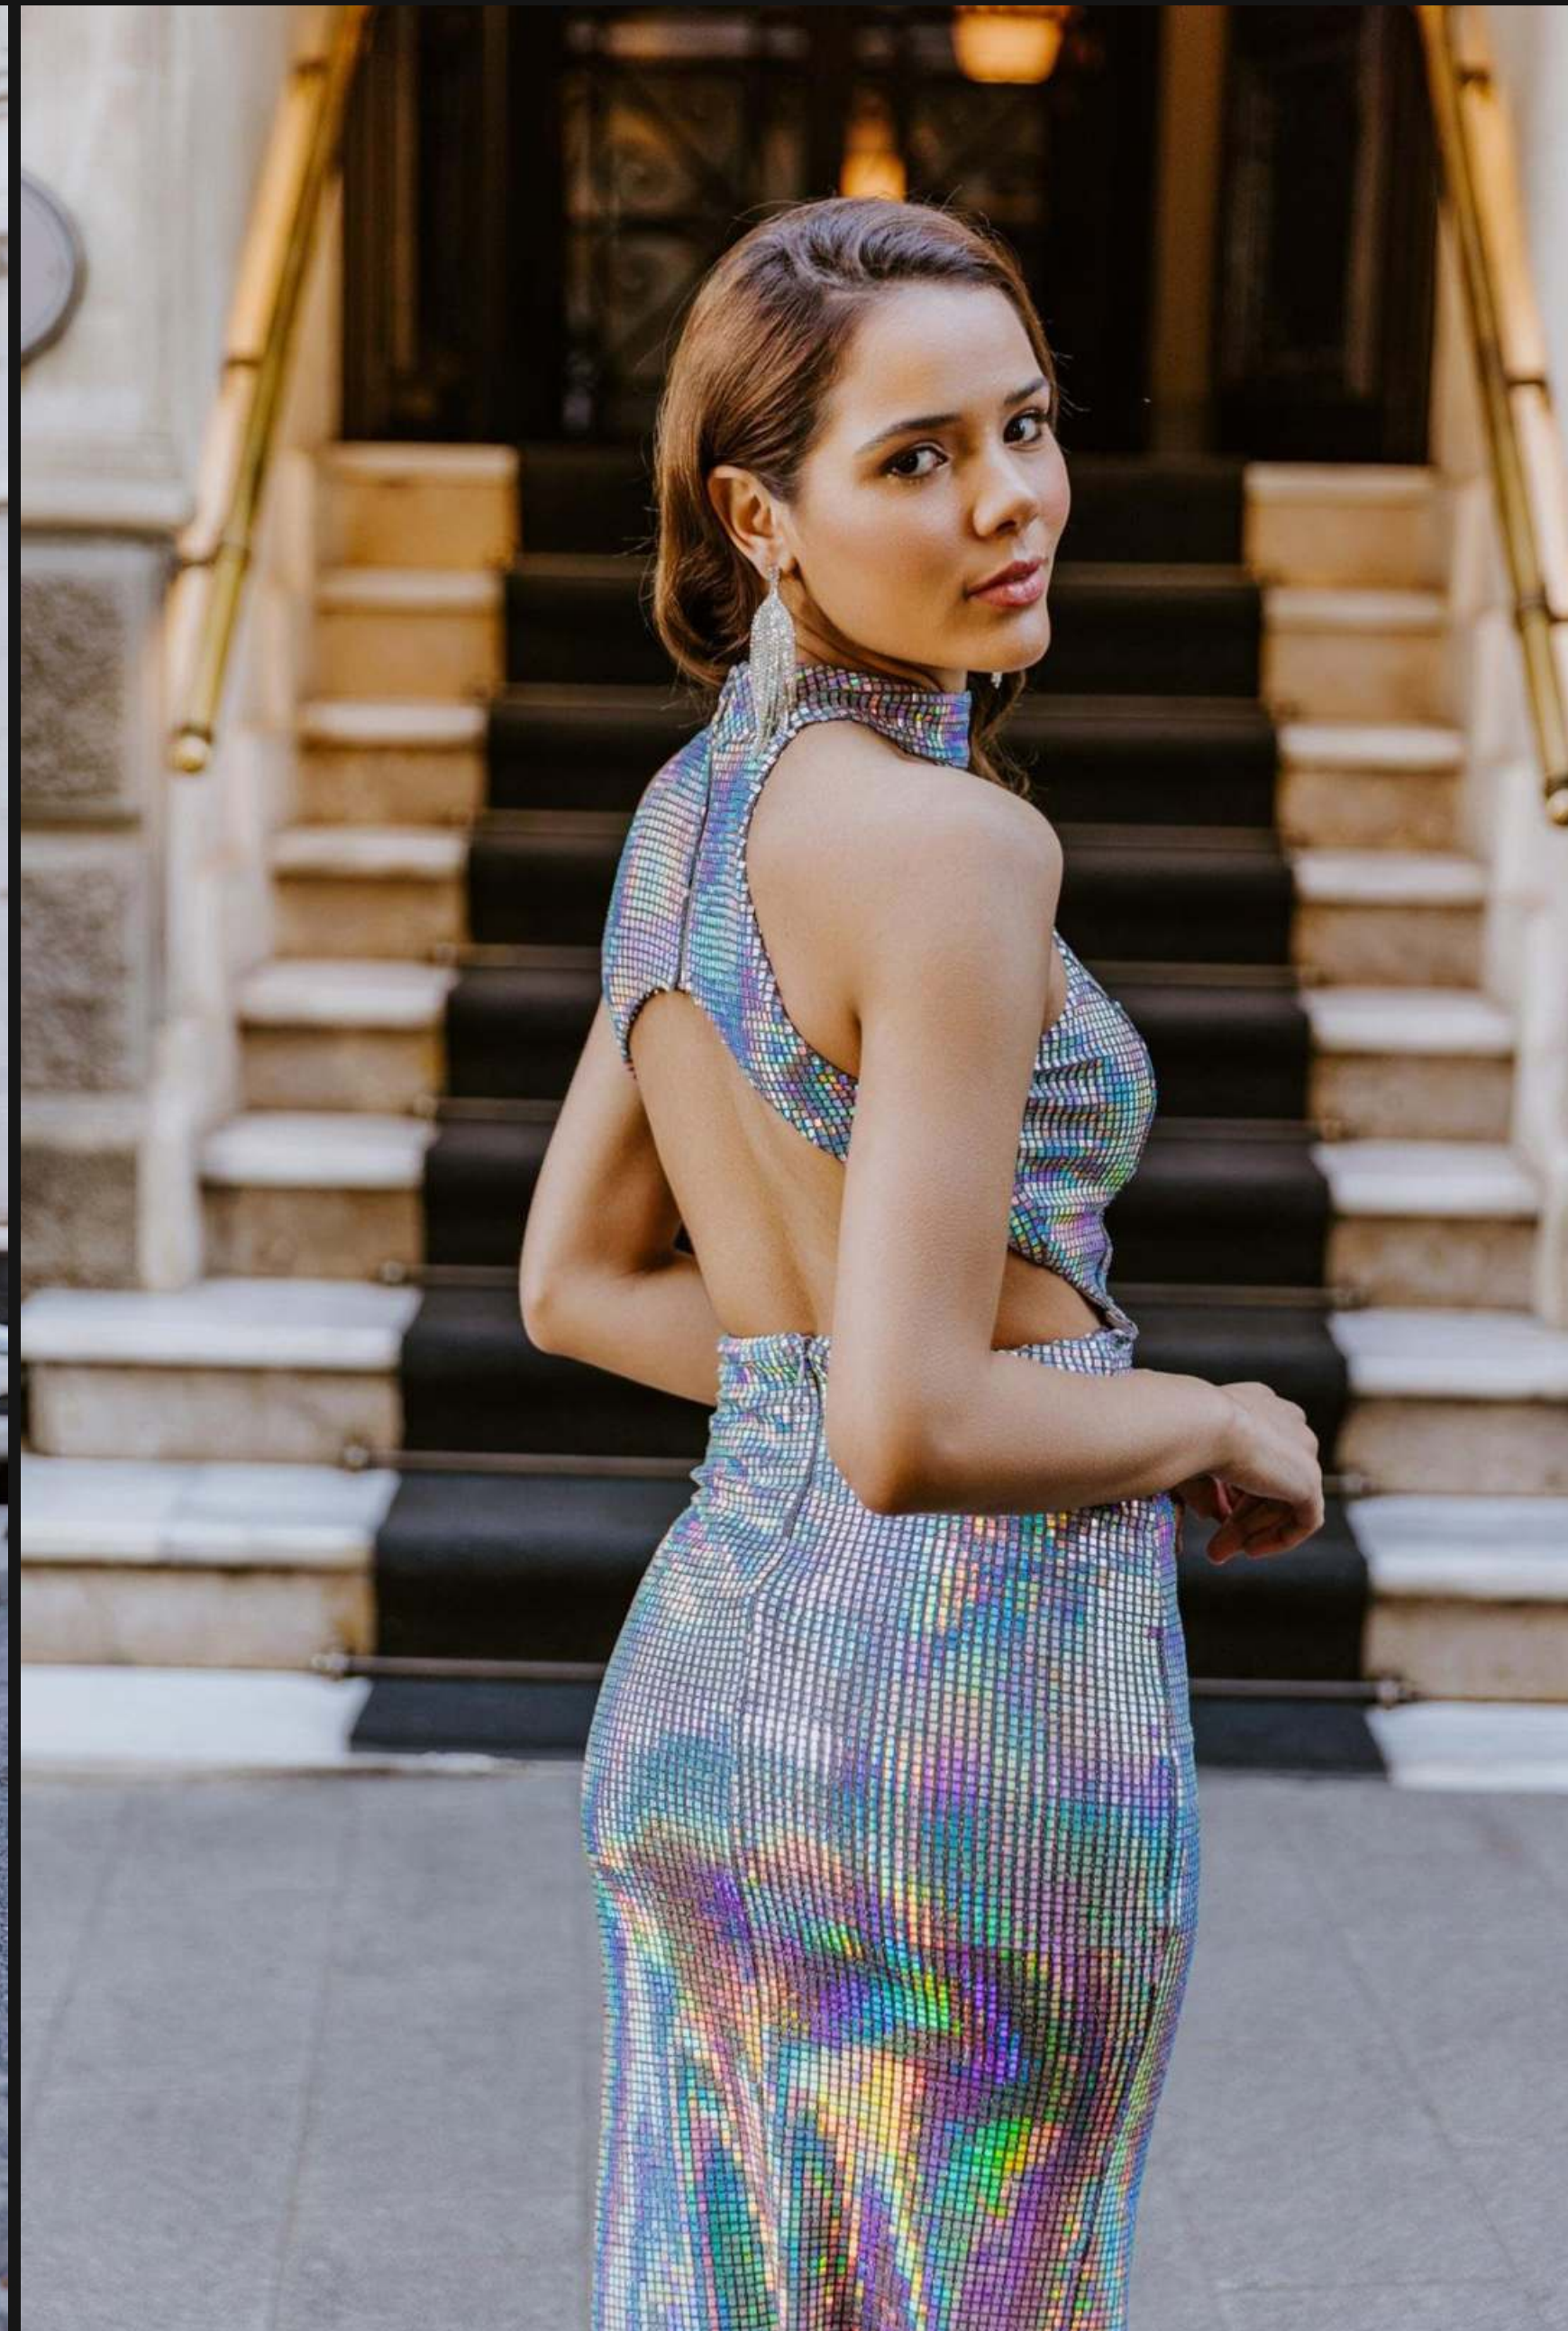

BIANCA

HEIGHT: 5'7" BUST: 33 B WAIST: 27 HIPS: 39 SHOE: 39 / 6 UK
EYE COLOR: BROWN HAIR COLOR: BROWN