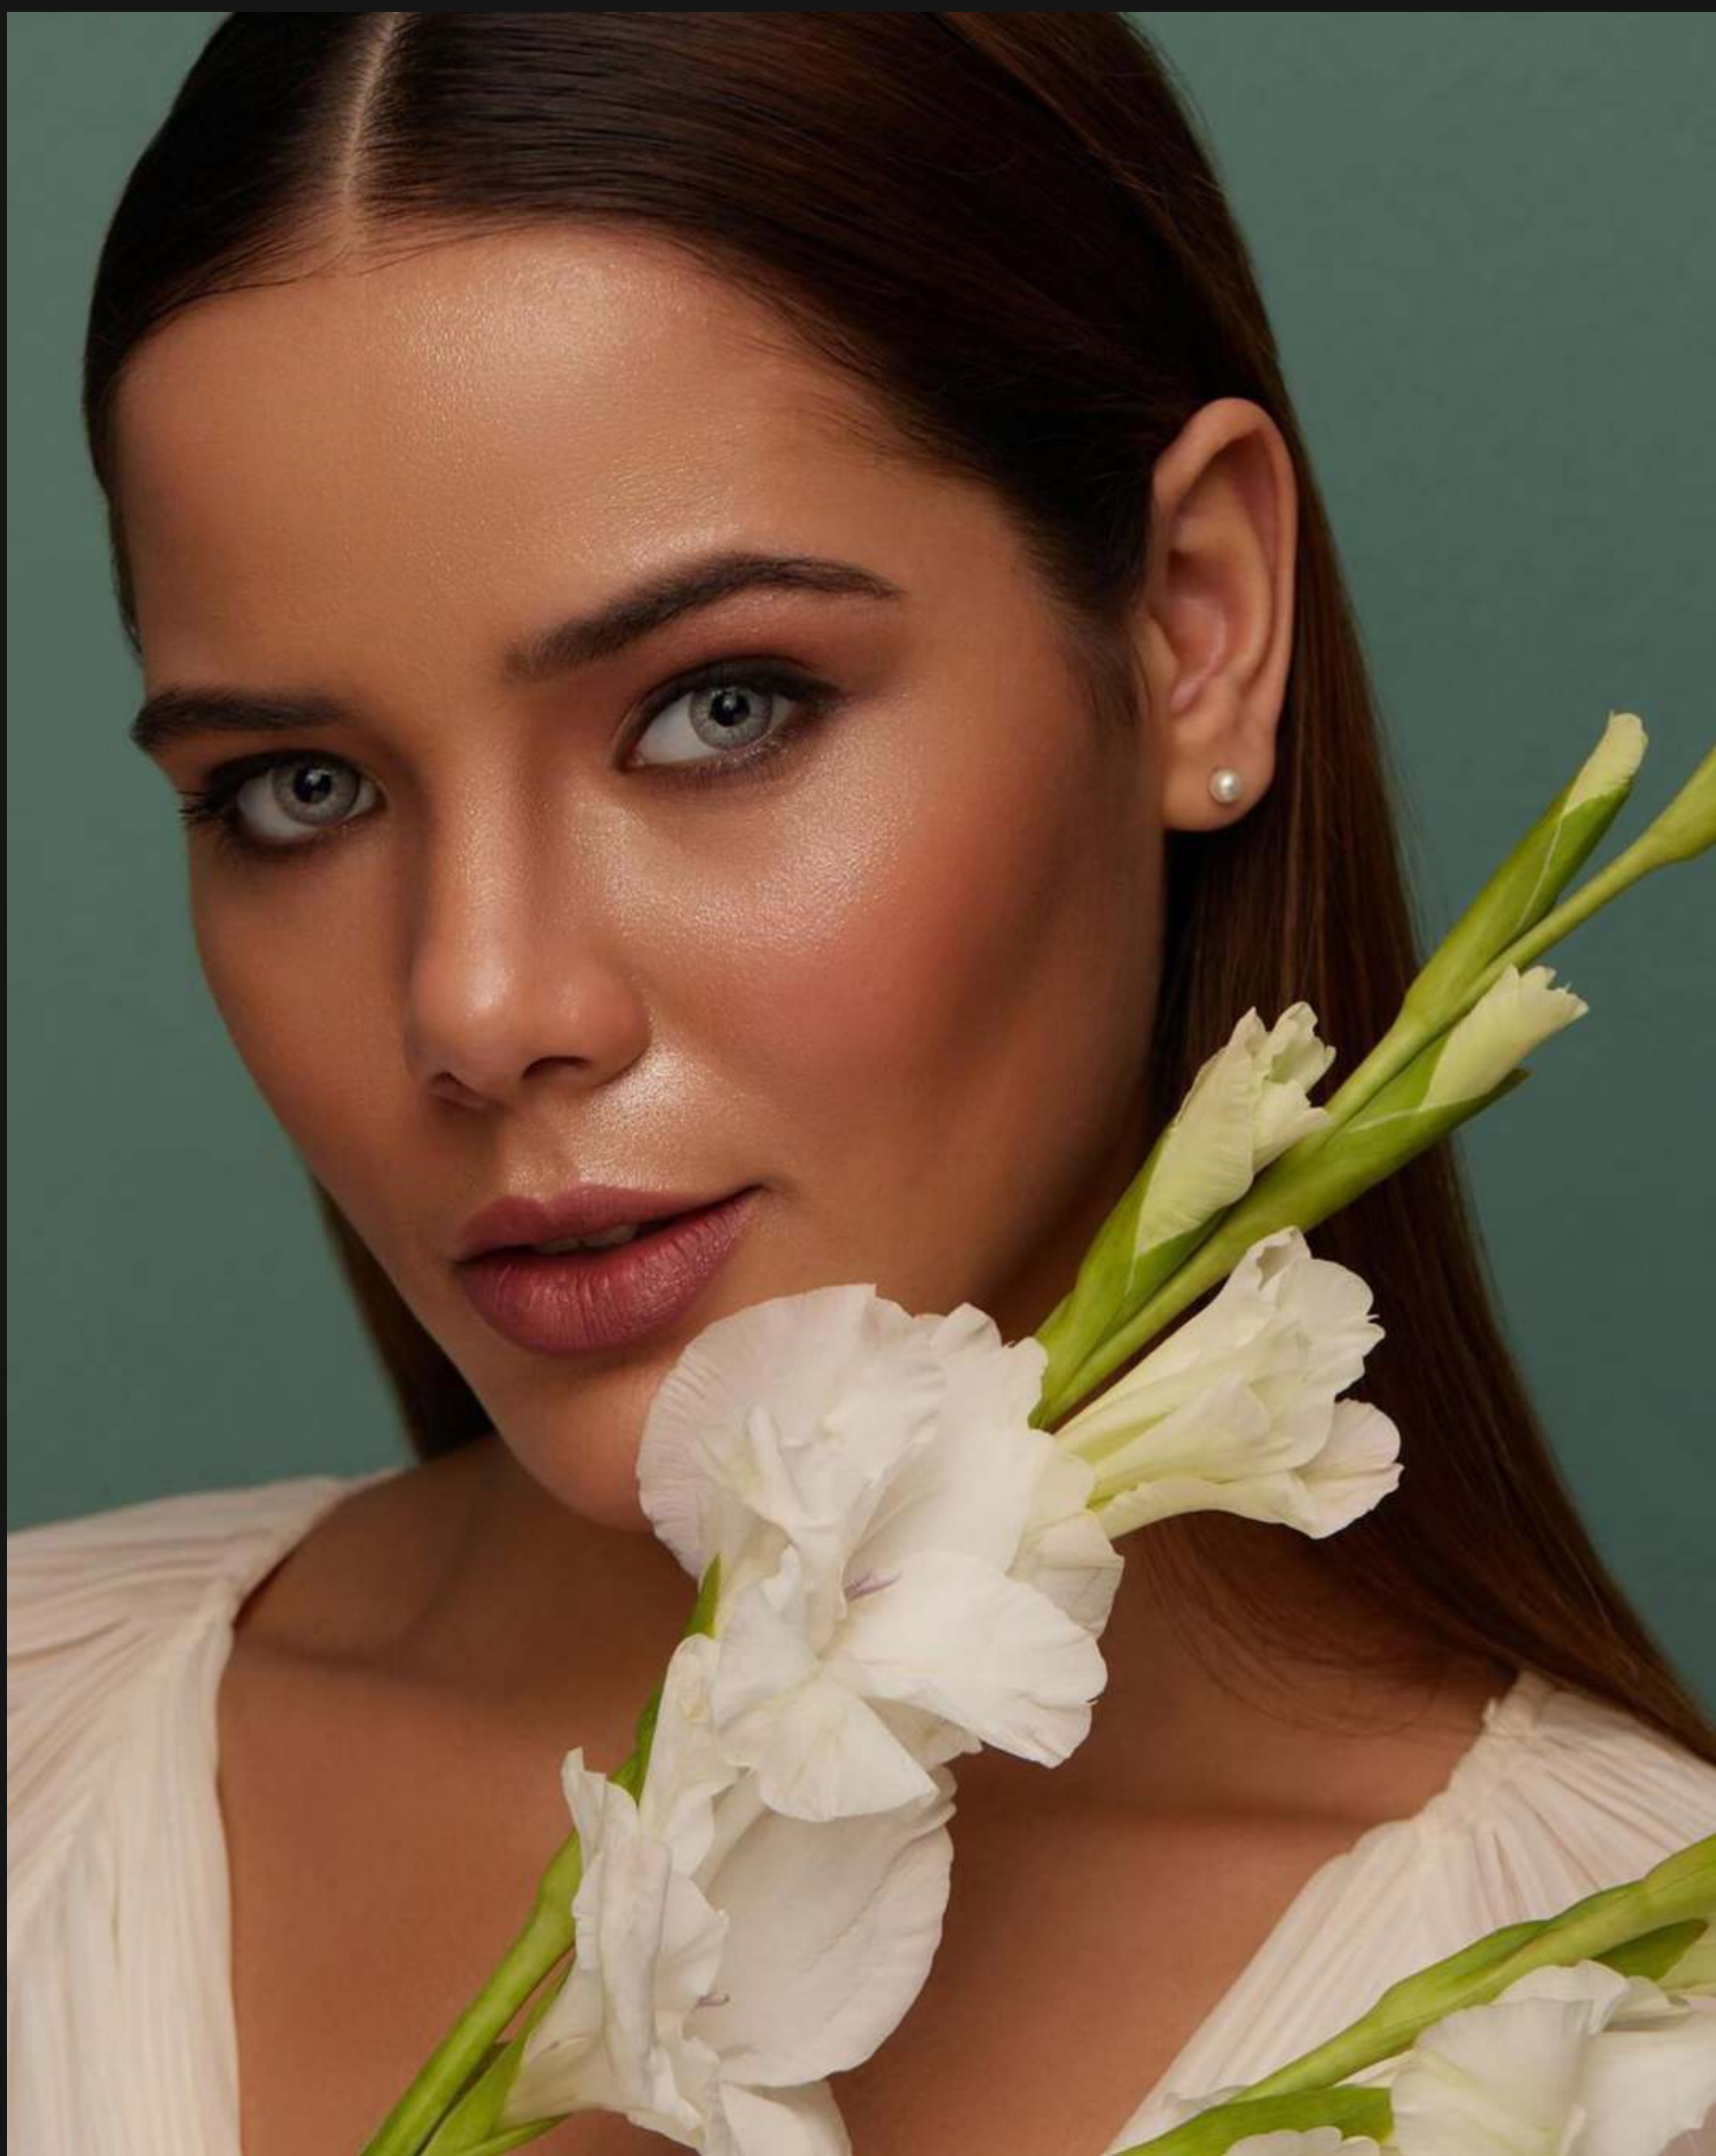

BIANCA

HEIGHT: 5'7" BUST: 33 B WAIST: 27 HIPS: 39 SHOE: 39 / 6 UK

EYE COLOR: BROWN HAIR COLOR: BROWN