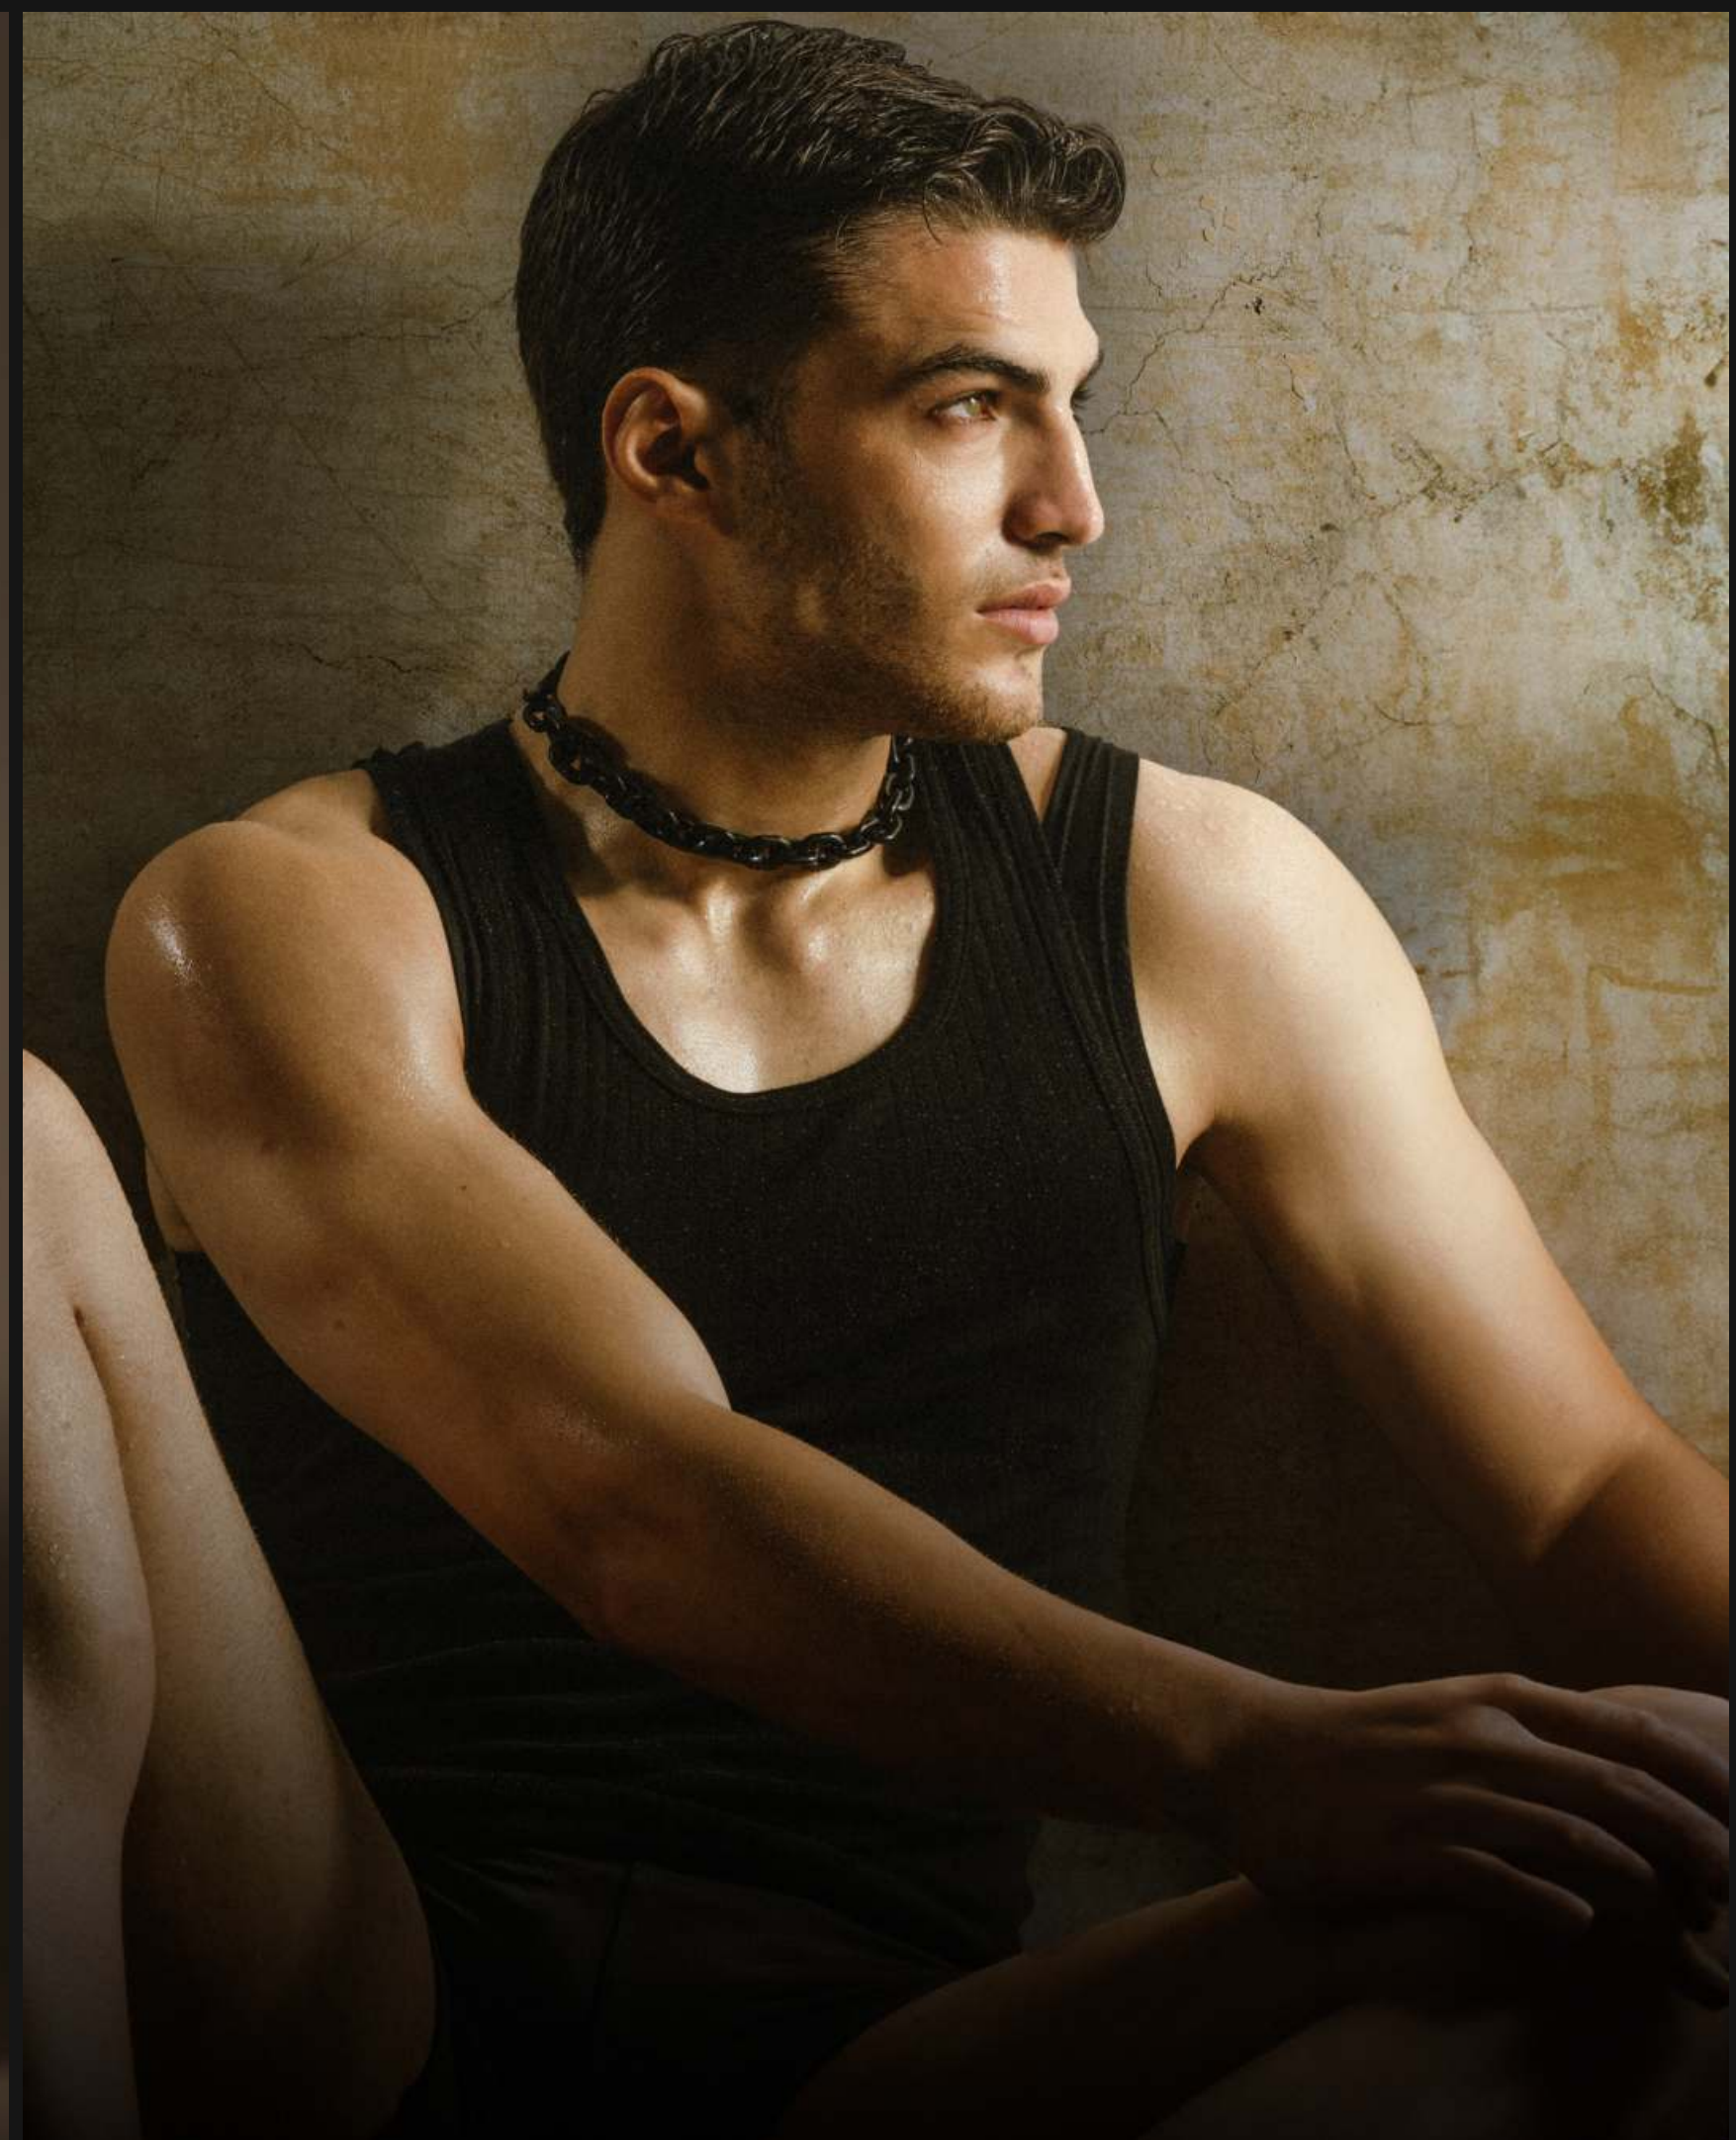

HOMER

HEIGHT: 6'0" CHEST: 40 WAIST: 32 HIPS: 39 SHOE: 44 / 9 UK
EYE COLOR: HAZELNUT HAIR COLOR: LIGHT BROWN TOP SIZE: M BOTTOM SIZE: 32