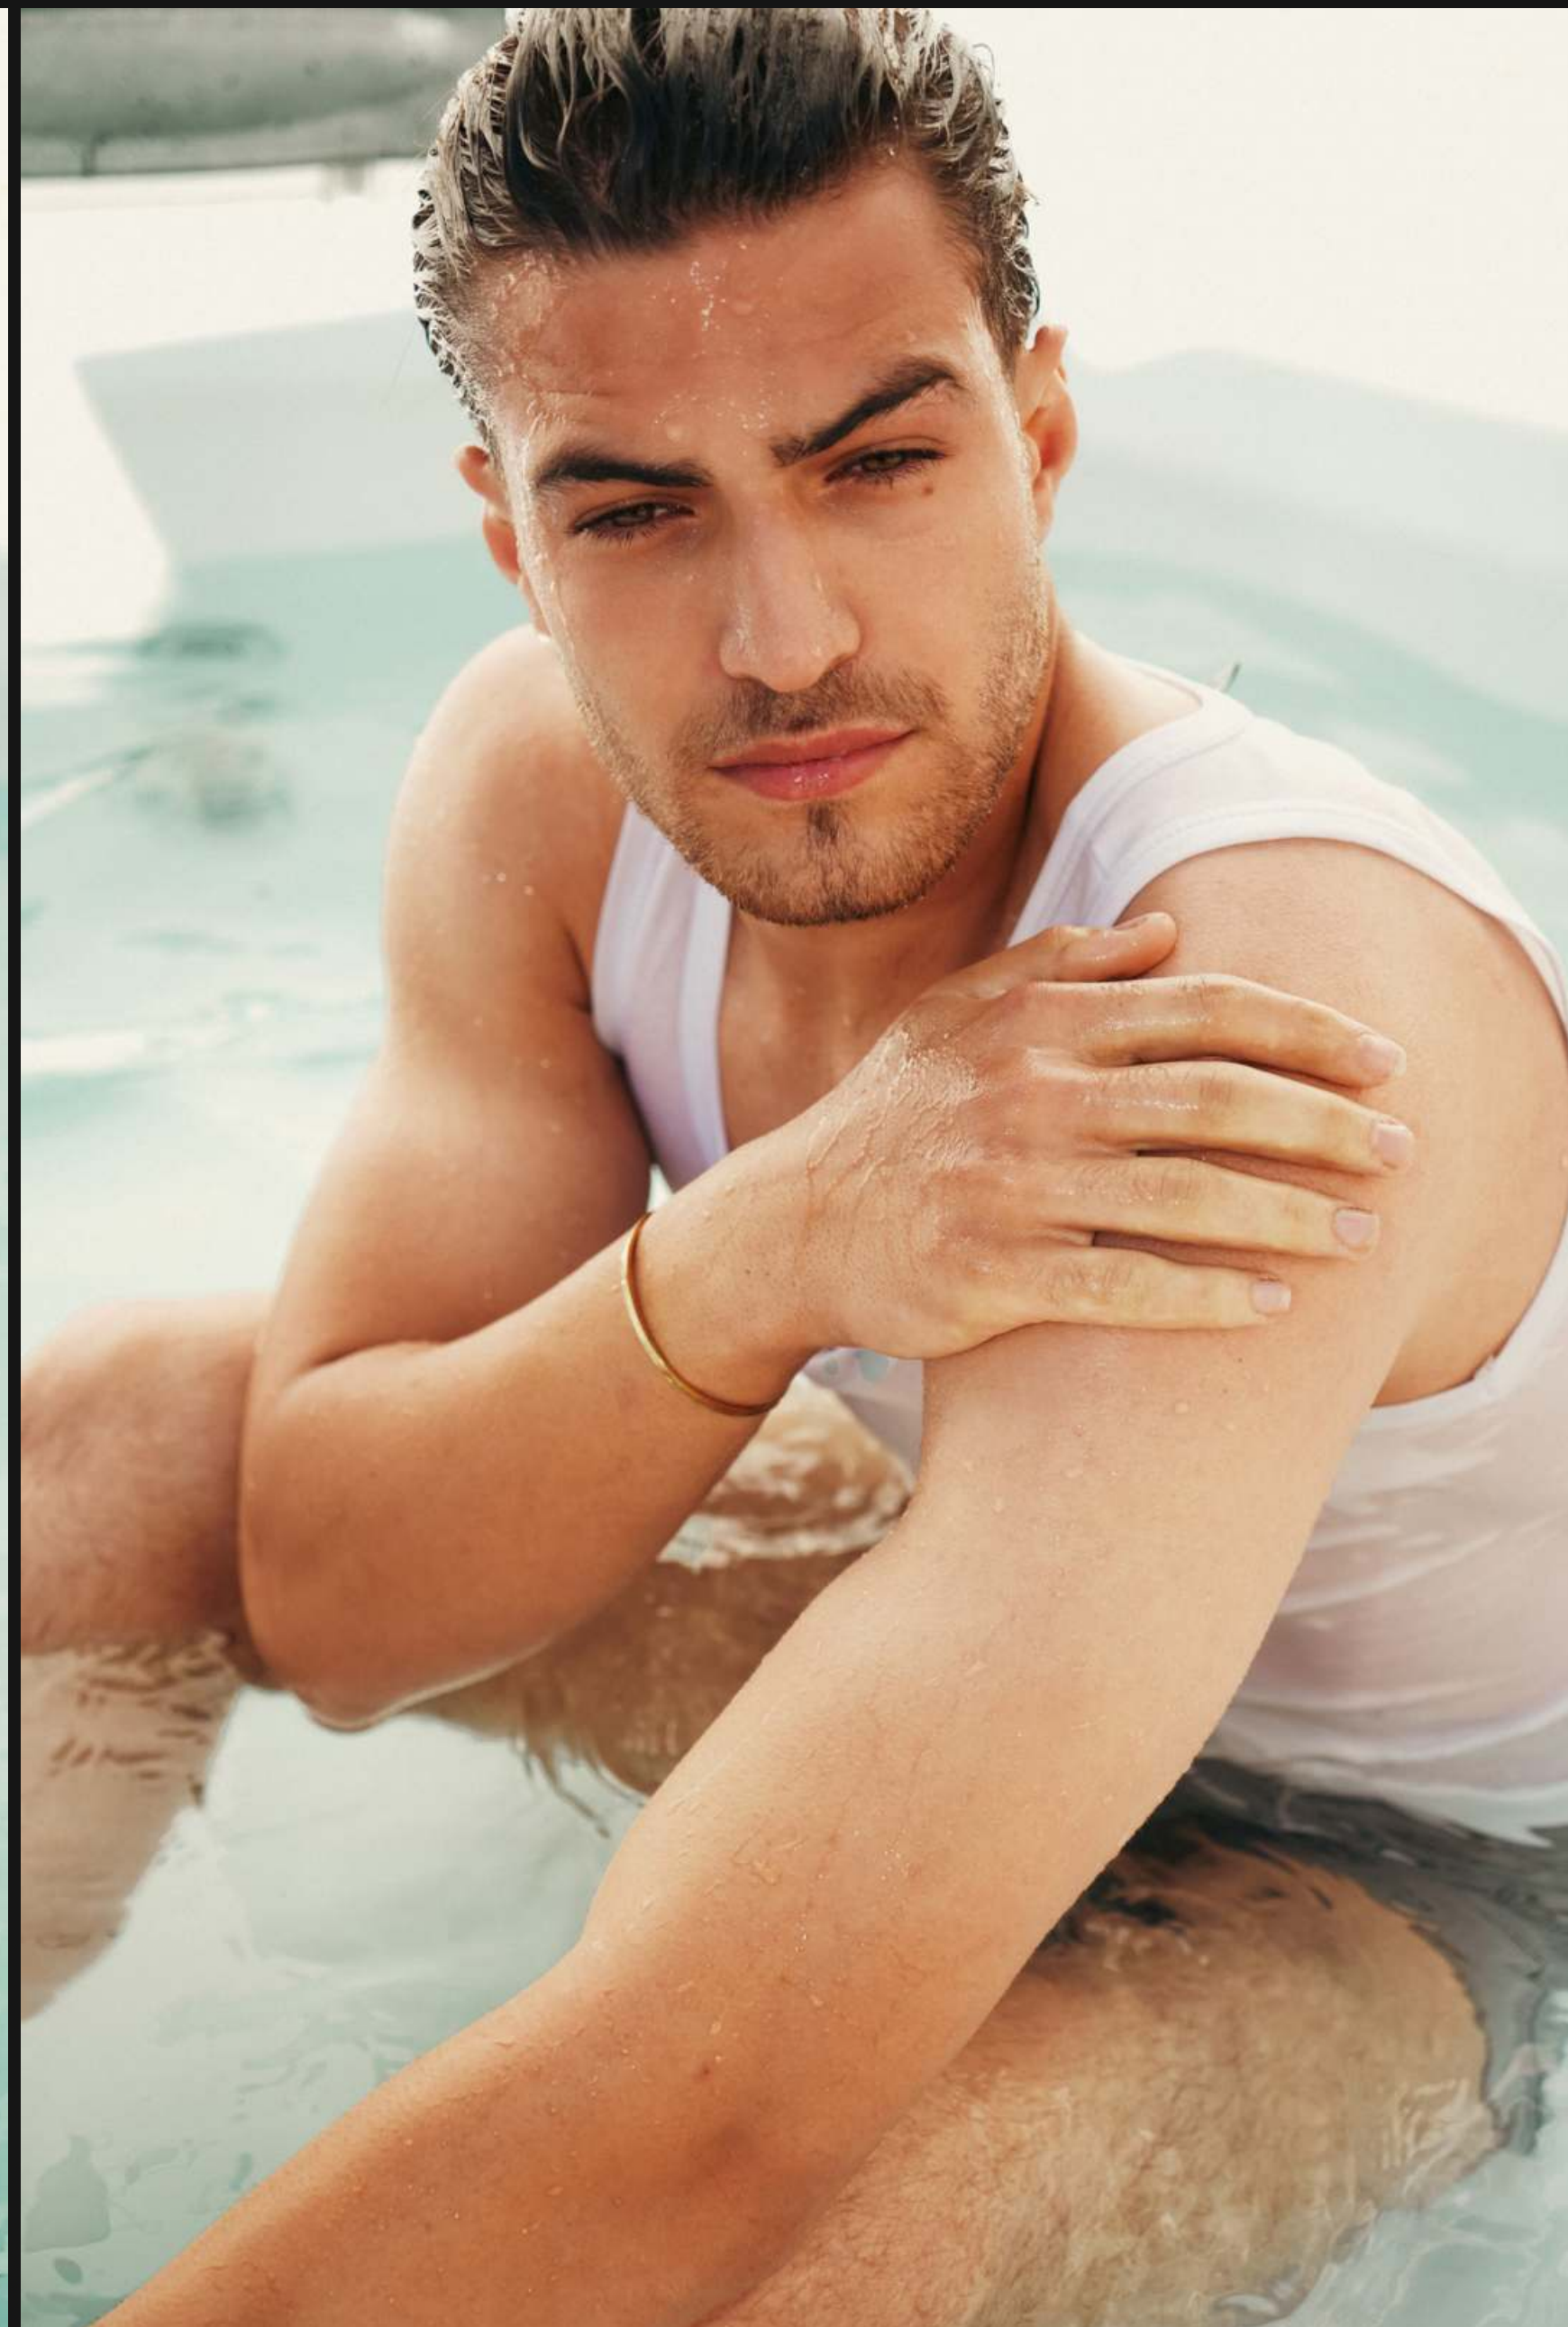

HOMER

HEIGHT: 6'0" CHEST: 40 WAIST: 32 HIPS: 39 SHOE: 44 / 9 UK
EYE COLOR: HAZELNUT HAIR COLOR: LIGHT BROWN TOP SIZE: M BOTTOM SIZE: 32