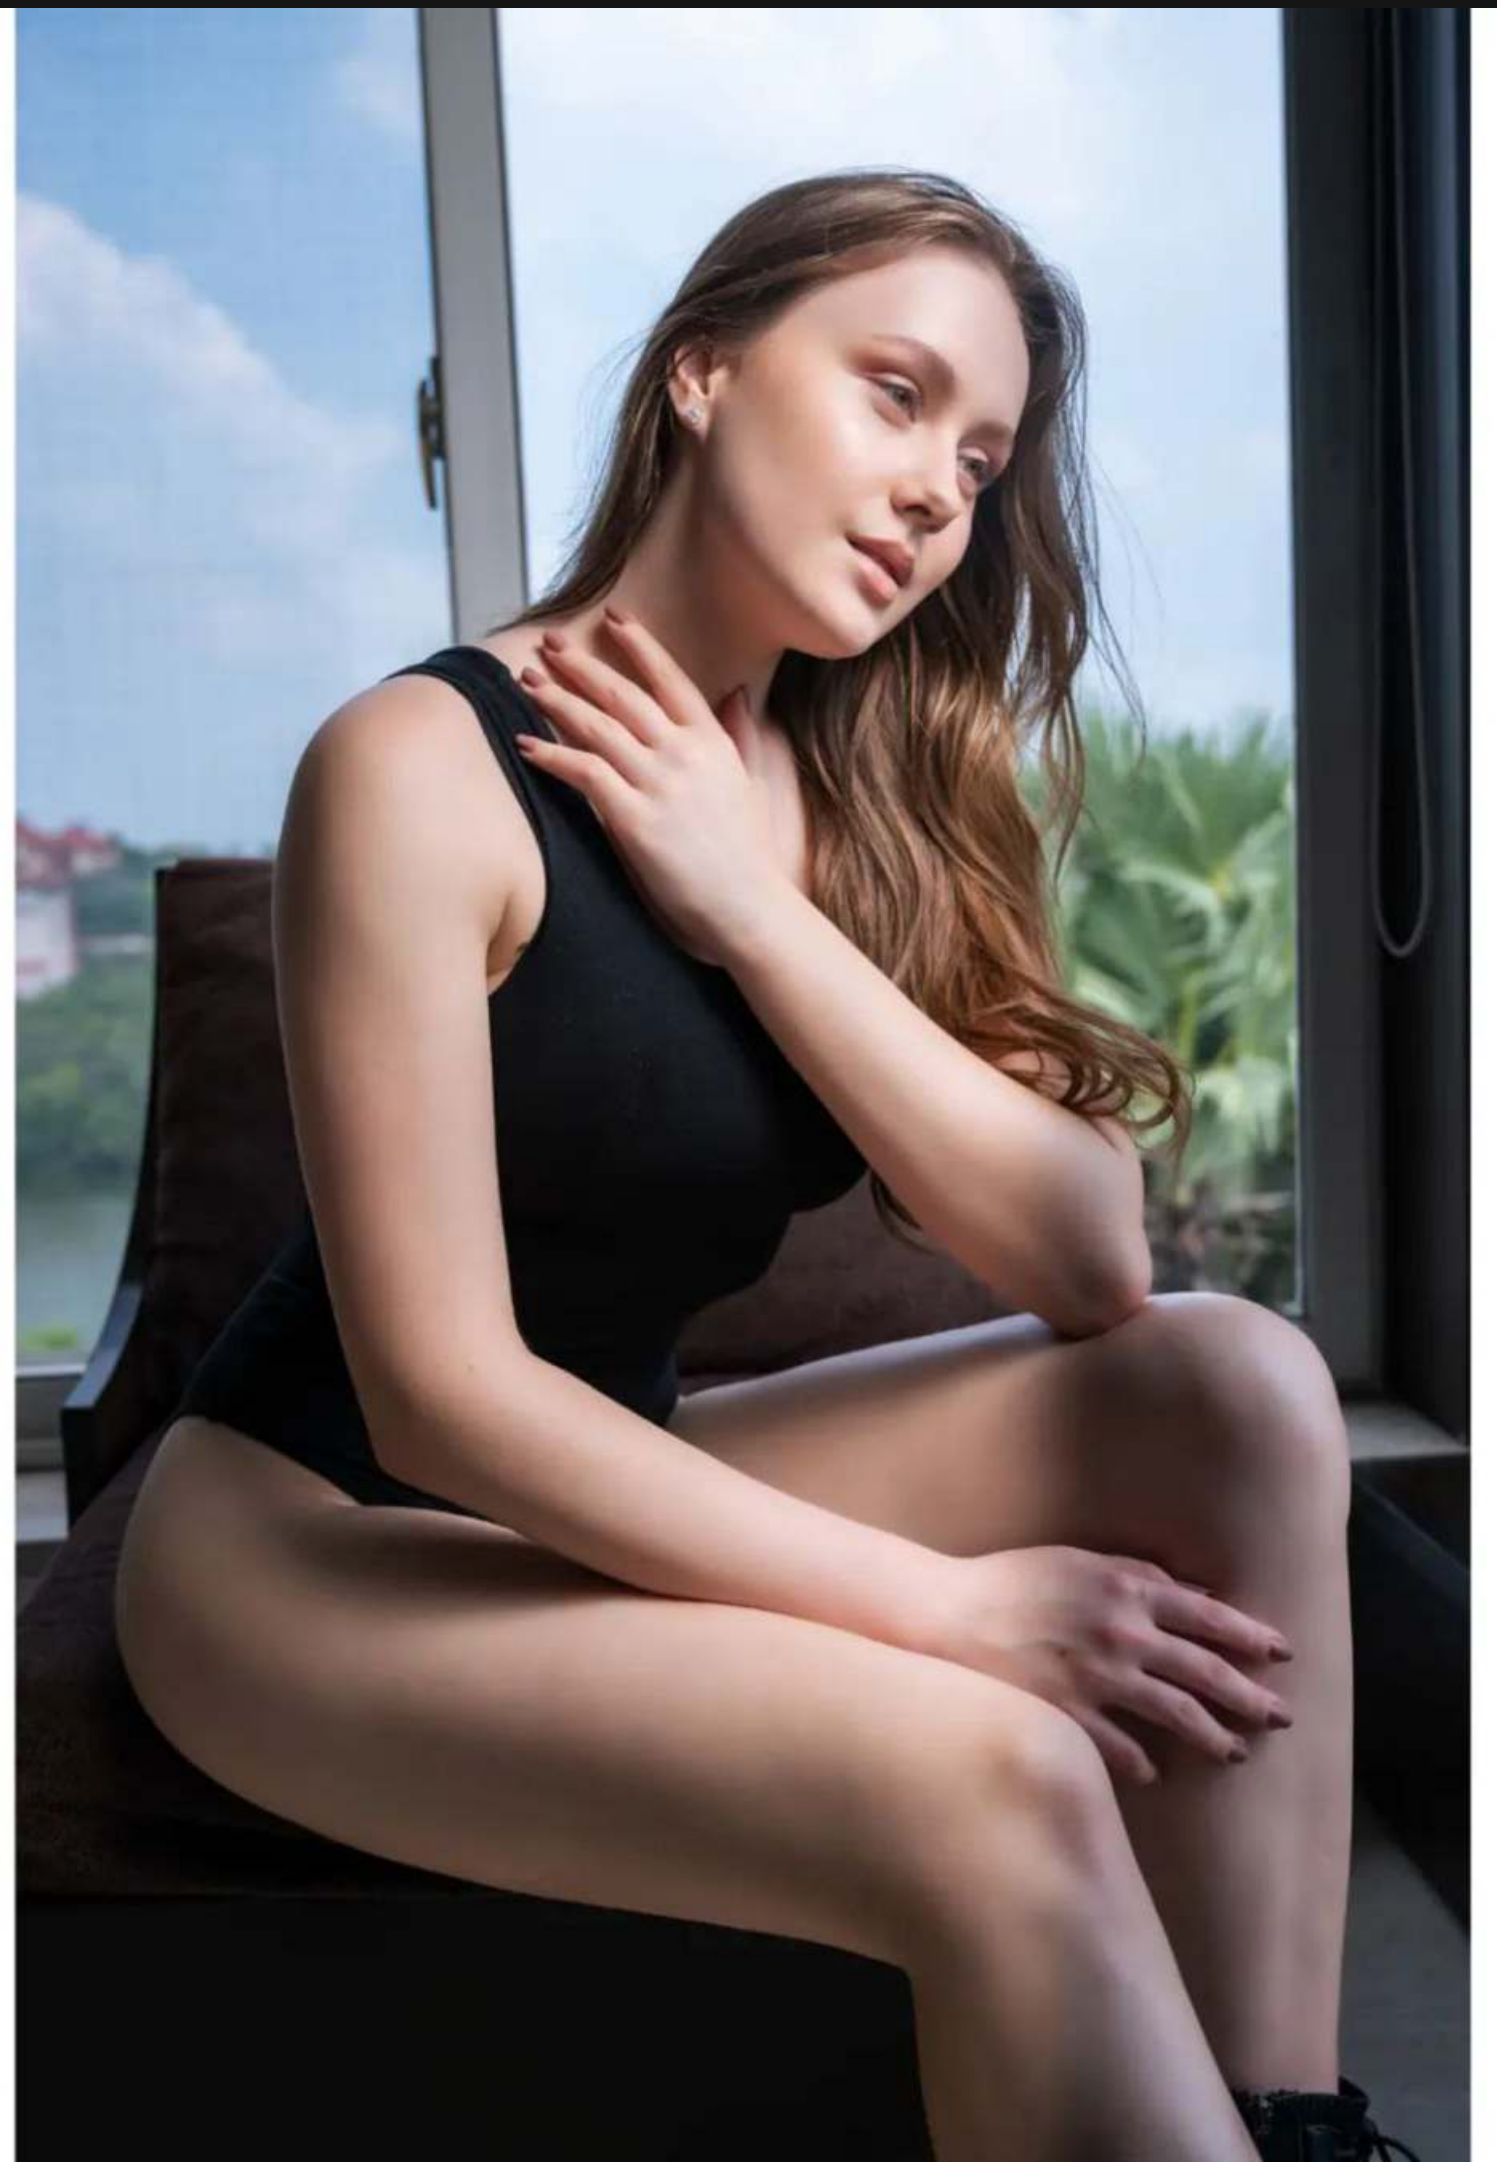

MASHA

HEIGHT: 5'8" BUST: 34 B WAIST: 25 HIPS: 35 SHOE: 40 / 6.5 UK
EYE COLOR: GREEN HAIR COLOR: LIGHT BROWN