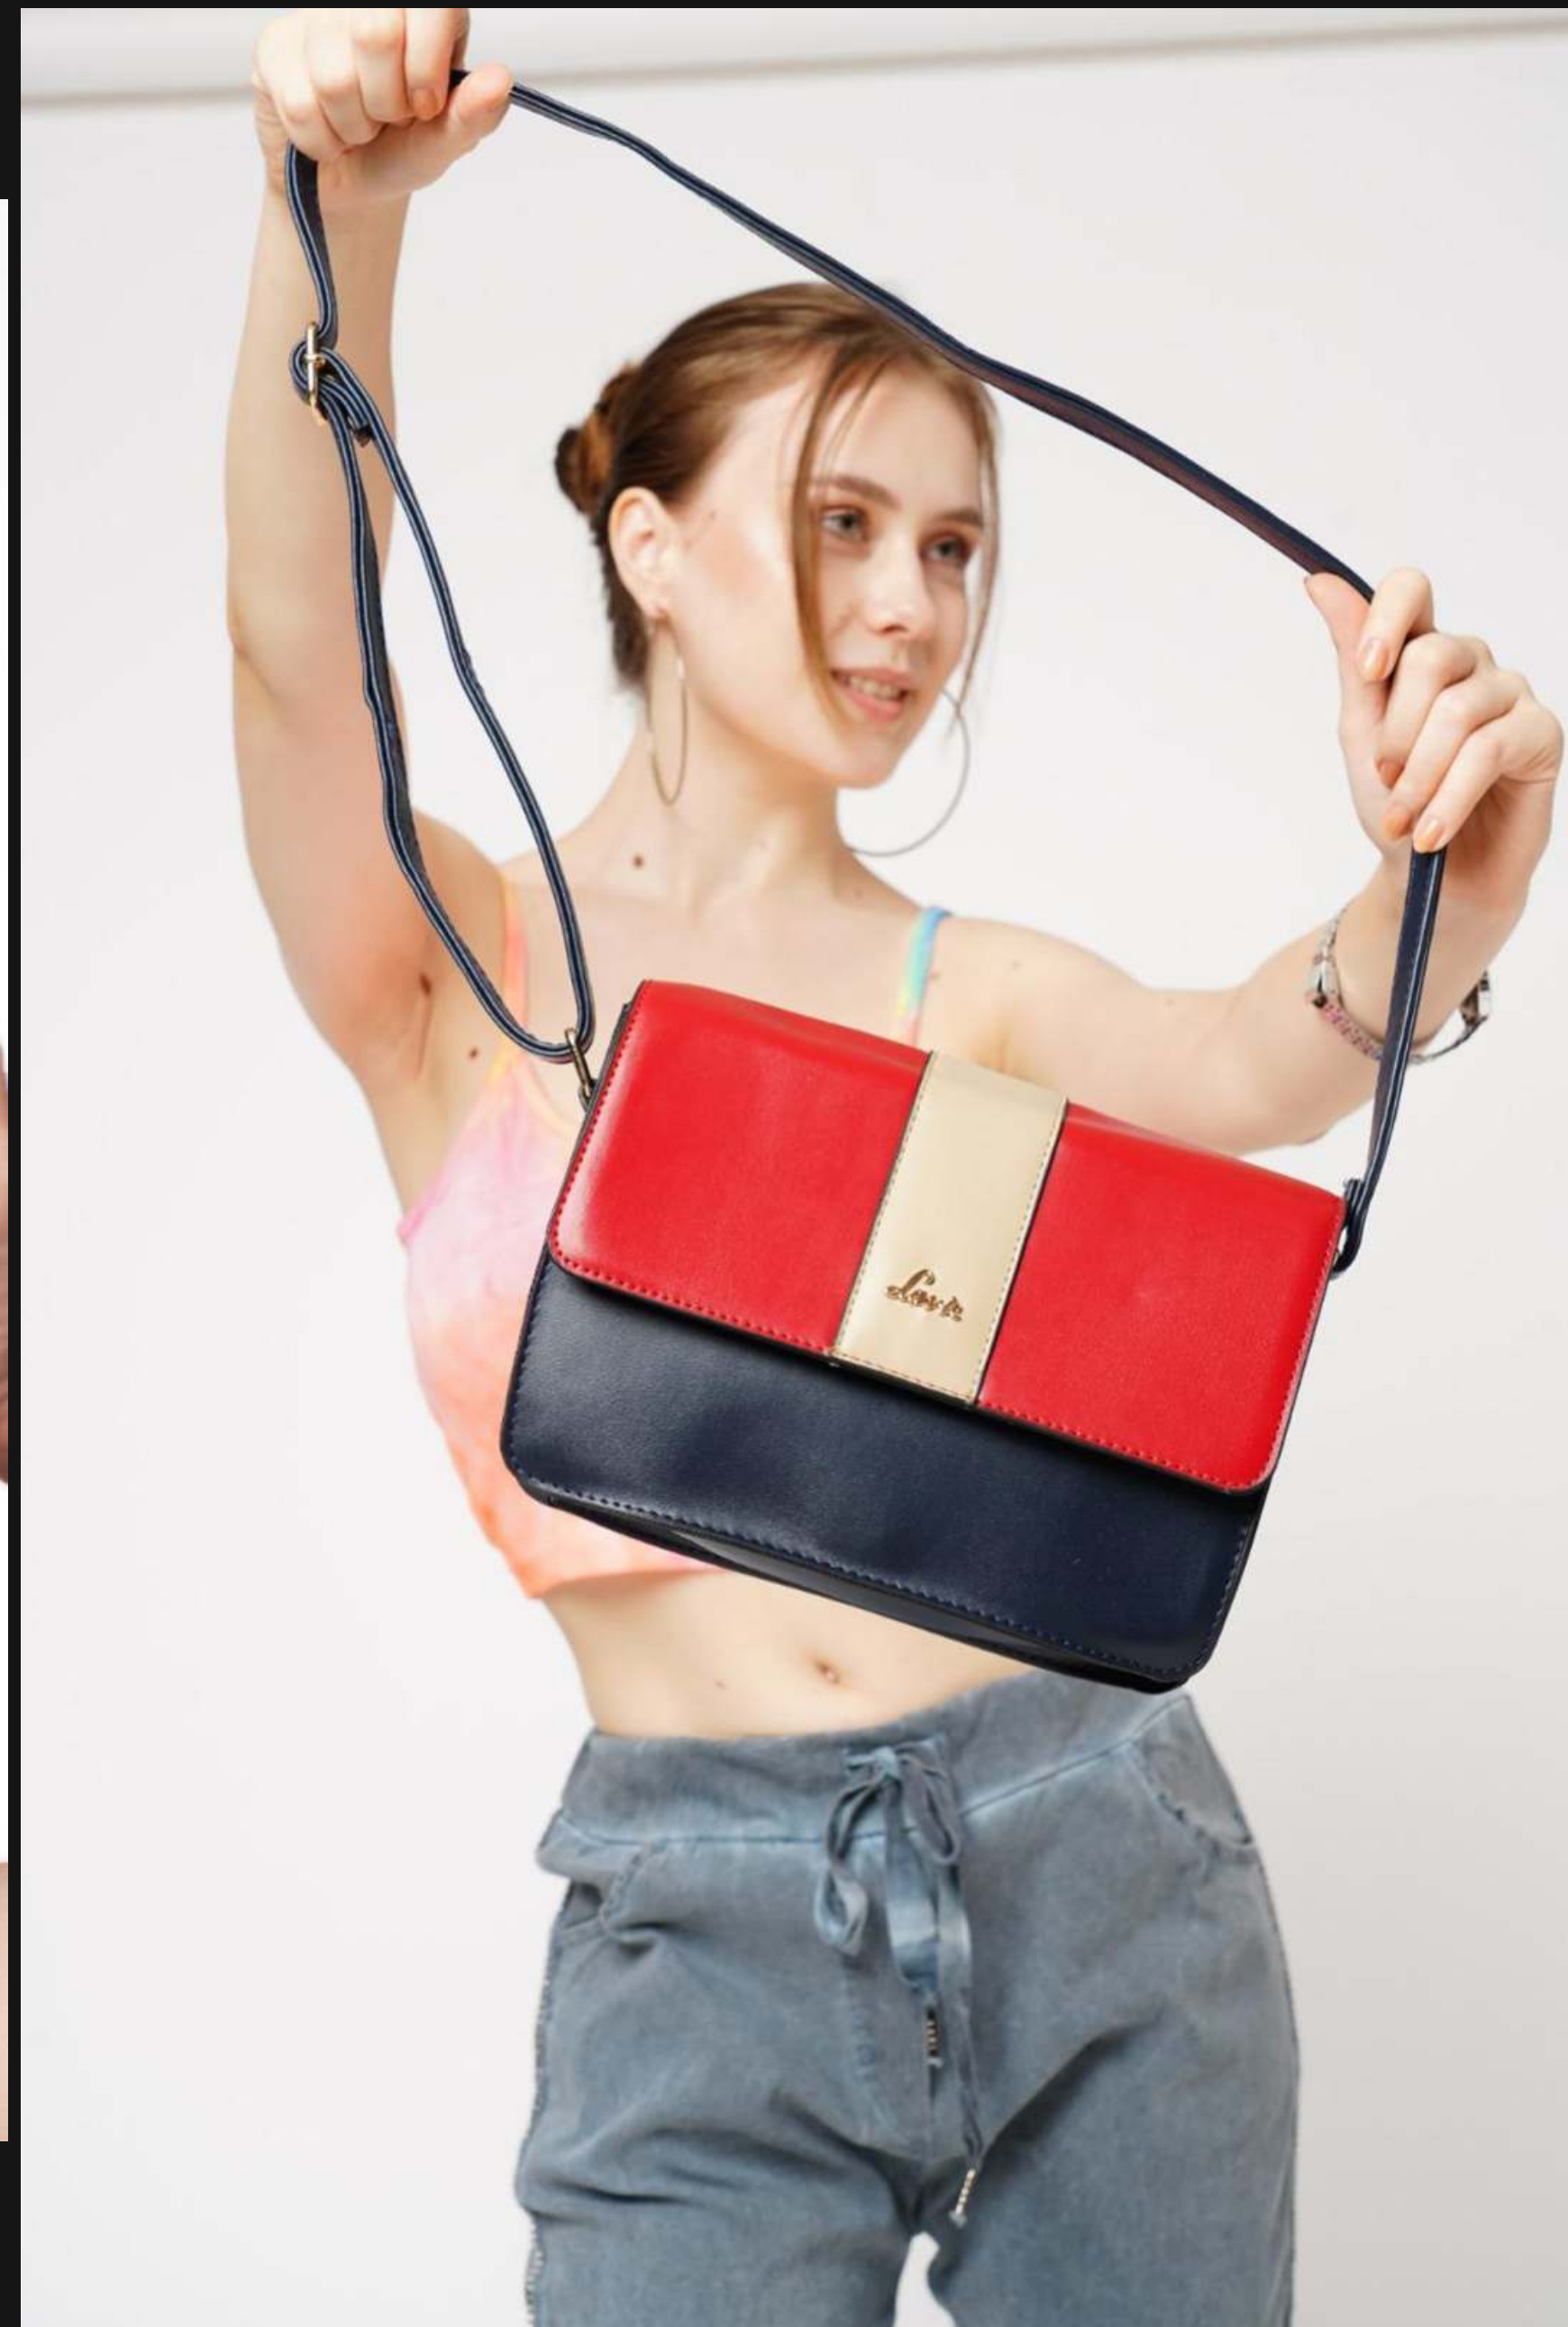

MASHA

HEIGHT: 5'8" BUST: 34 B WAIST: 25 HIPS: 35 SHOE: 40 / 6.5 UK
EYE COLOR: GREEN HAIR COLOR: LIGHT BROWN