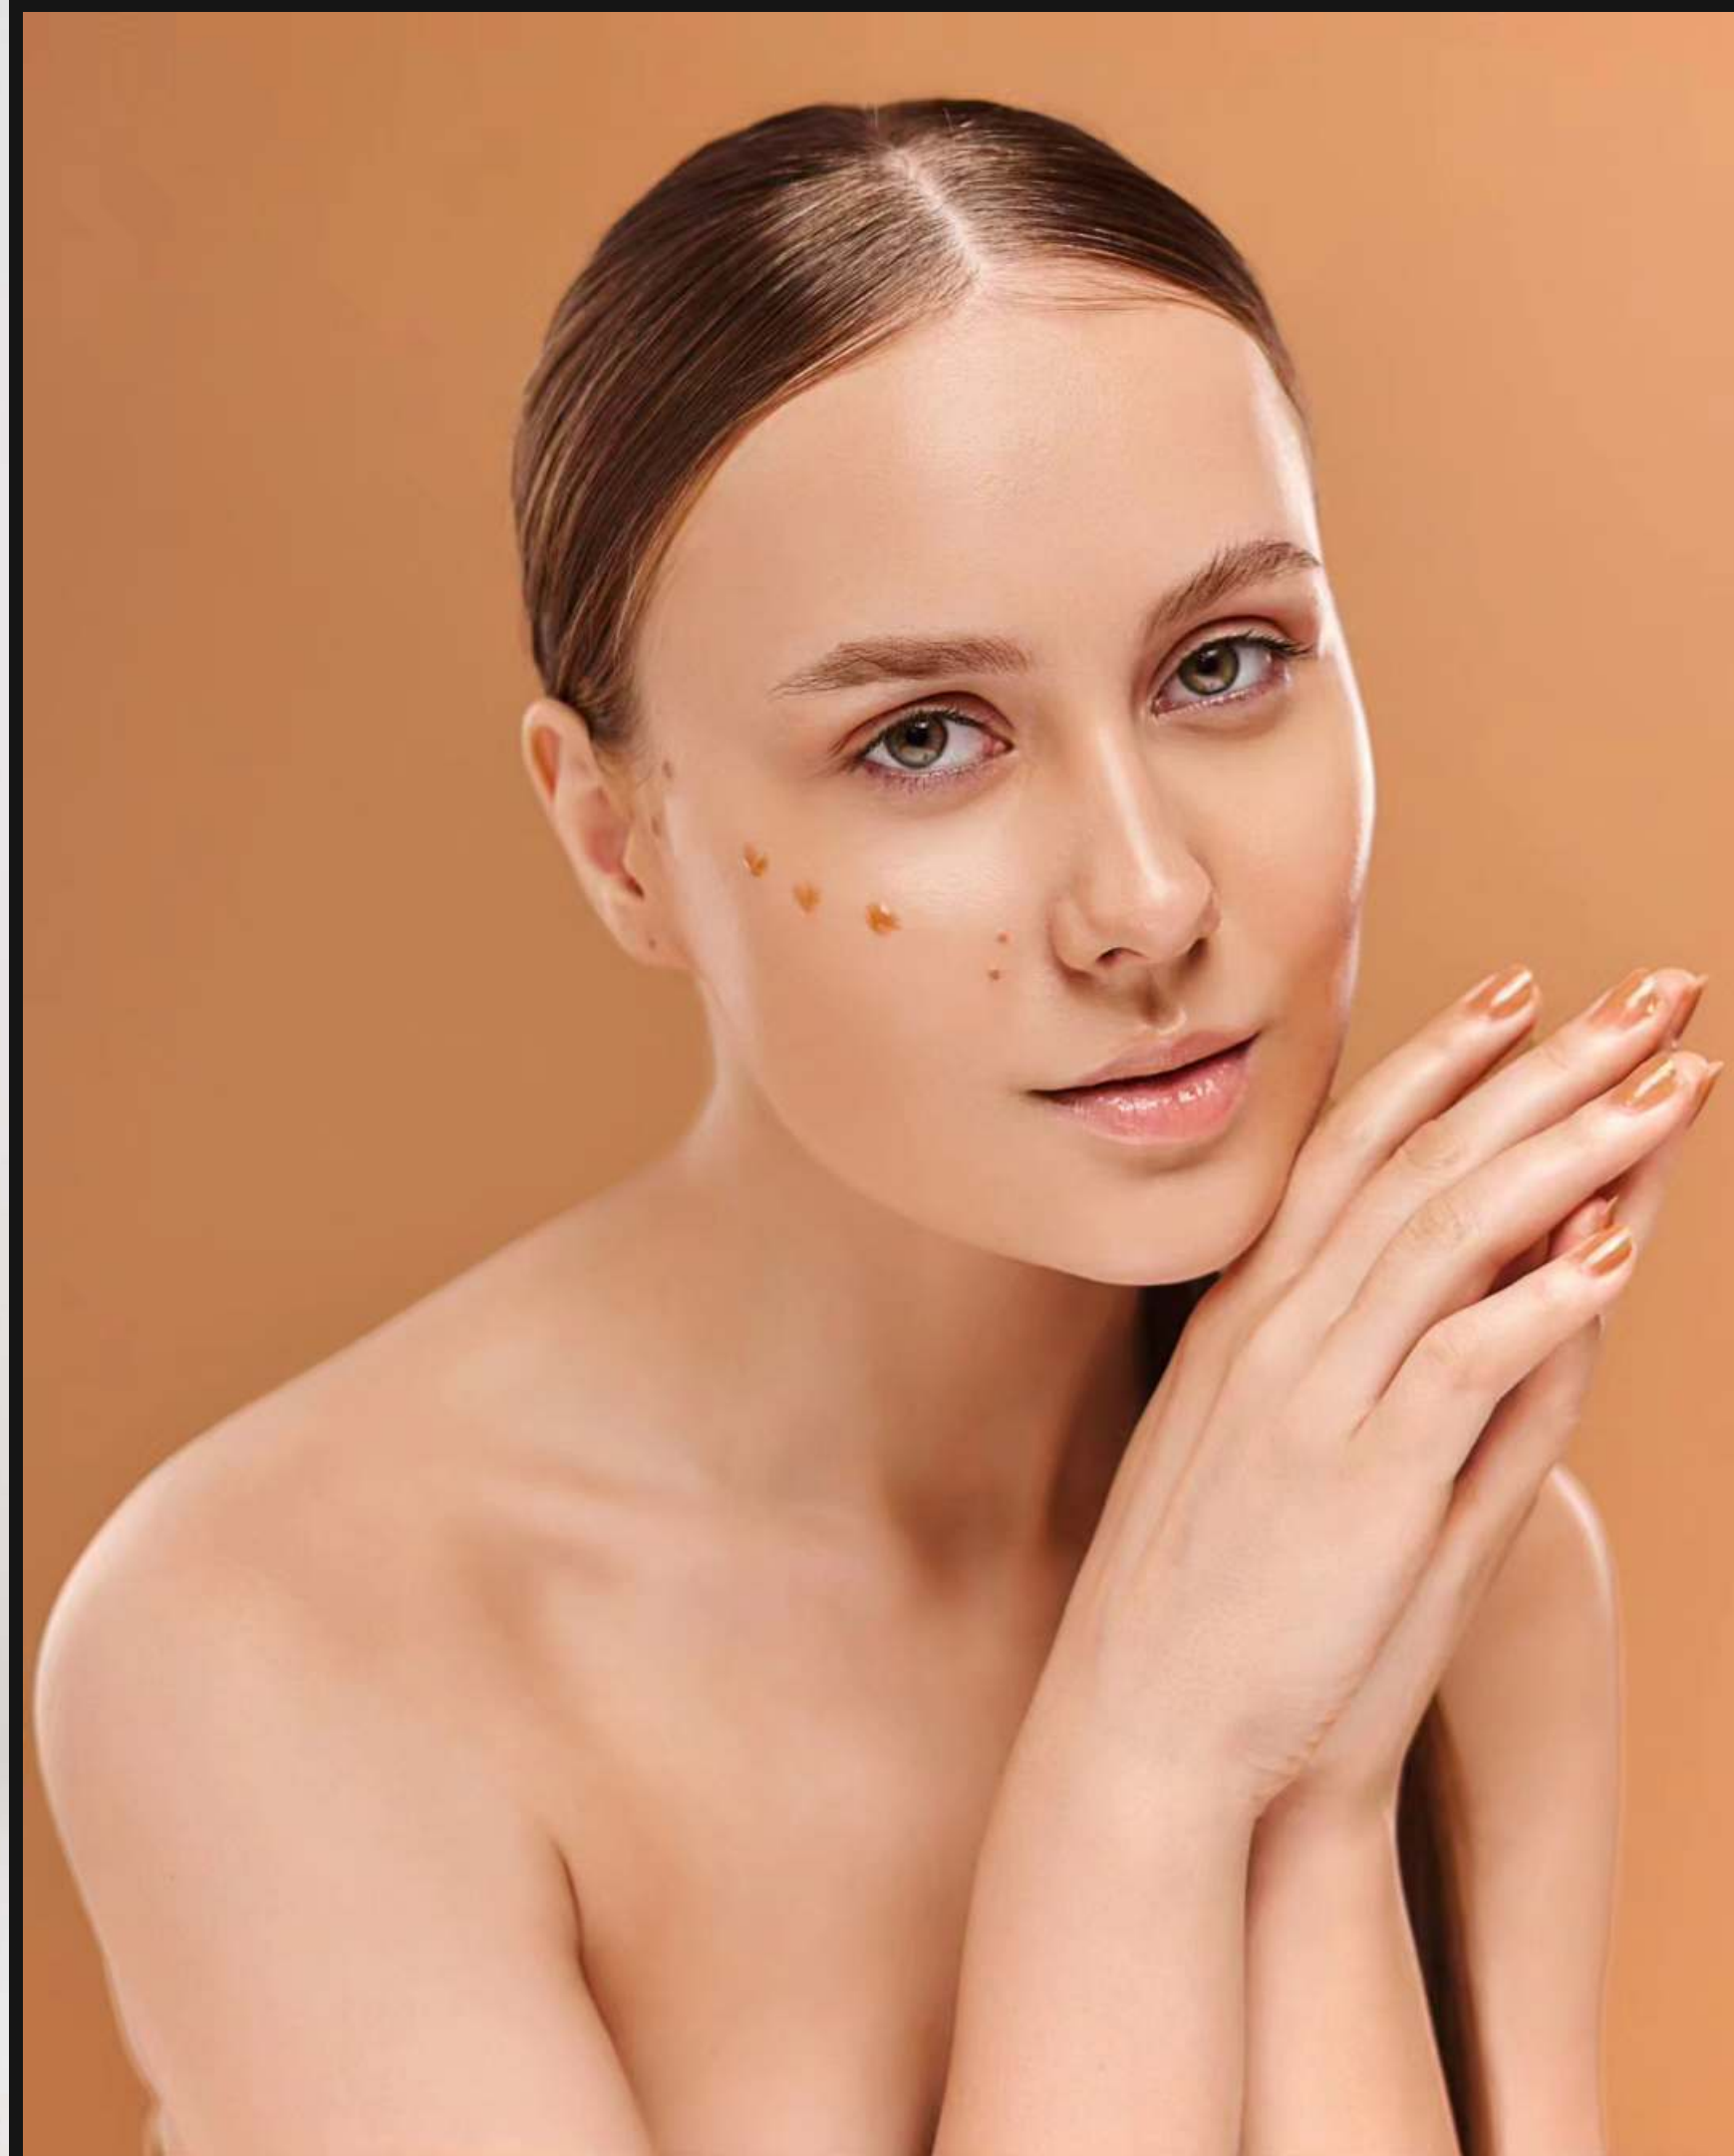

MASHA

HEIGHT: 5'8" BUST: 34 B WAIST: 25 HIPS: 35 SHOE: 40 / 6.5 UK
EYE COLOR: GREEN HAIR COLOR: LIGHT BROWN